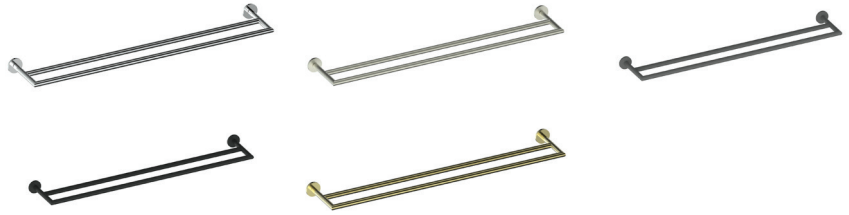

# ZOLA / ASTRO II

## Double Towel Rail

- 6815053 | Chrome
- 6815057 | Matte Black
- 6815051 | Brushed Nickel
- 6815056 | Brushed Brass
- 6815059 | Gun Metal

600mm

600mm (Fixing centres)

650mm (Outside Flanges)

615mm (Outside Rail)