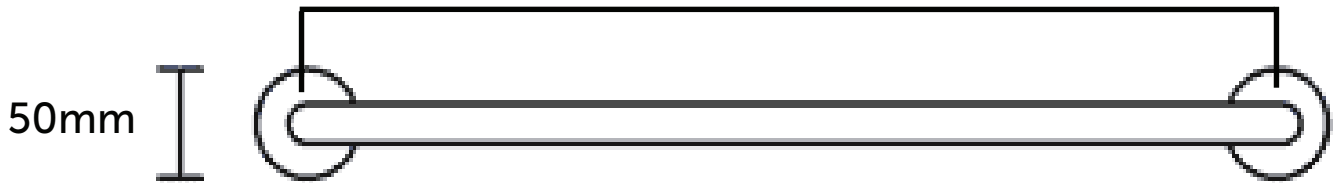

## Double Towel Rail

- 6815053 | Chrome
- 6815057 | Matte Black
- 6815051 | Brushed Nickel
- 6815056 | Brushed Brass
- 6815059 | Gun Metal

600mm

600mm (Fixing centres)

650mm (Outside Flanges)

615mm (Outside Rail)