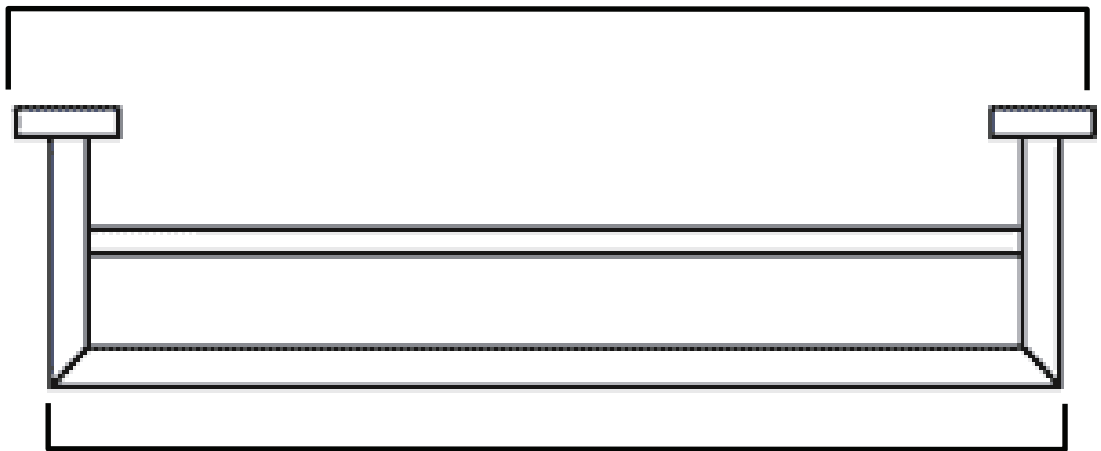

## Double Towel Rail

- 6815053 | Chrome
- 6815057 | Matte Black
- 6815051 | Brushed Nickel
- 6815056 | Brushed Brass
- 6815059 | Gun Metal

600mm

600mm (Fixing centres)

650mm (Outside Flanges)

615mm (Outside Rail)