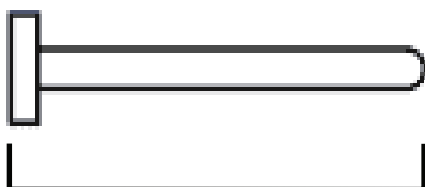

## Double Towel Rail

- 6815053 | Chrome
- 6815057 | Matte Black
- 6815051 | Brushed Nickel
- 6815056 | Brushed Brass
- 6815059 | Gun Metal

600mm

600mm (Fixing centres)

650mm (Outside Flanges)

615mm (Outside Rail)