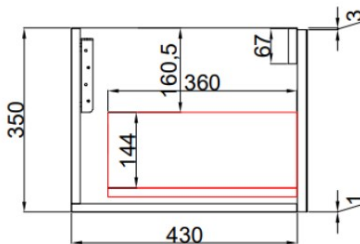

PETRA WALL HUNG

1200mm

Code: CAWH40-1200

Front View

Side View

Features

- All-drawers model with curved feature ends
- V-Groove polyurethane matte white finish
- Drawer organisers included
- L-rail designed finger pull
- Premium graphite interior
- Hettich InnoTech Aтира premium runners