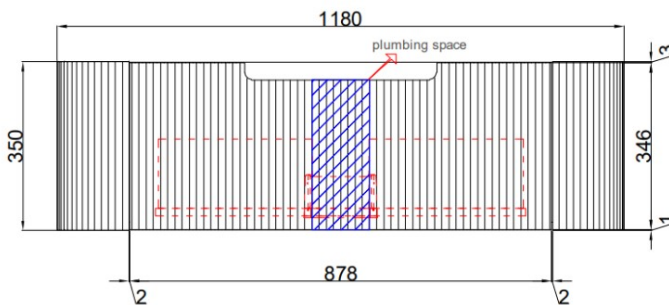

PETRA WALL HUNG

1200mm

Code: CAWH40-1200

Front View

Side View

Features

- All-drawers model with curved feature ends
- V-Groove polyurethane matte white finish
- Drawer organisers included
- L-rail designed finger pull
- Premium graphite interior
- Hettich InnoTech Aтира premium runners