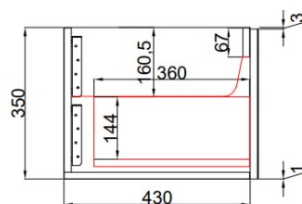

PETRA WALL HUNG

1800mm

Code: CAWH40-1800

Front View

Side View

Features

- All-drawers model with curved feature ends
- V-Groove polyurethane matte white finish
- Drawer organisers included
- L-rail designed finger pull
- Premium graphite interior
- Hettich InnoTech Aтира premium runners