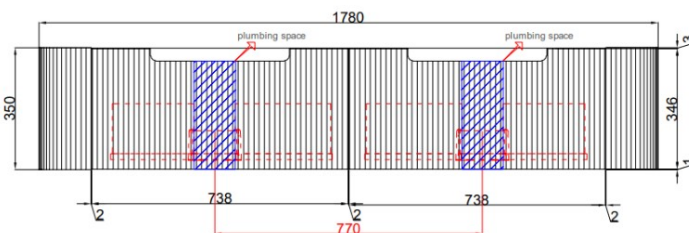

PETRA WALL HUNG

1800mm

Code: CAWH40-1800

Front View

Side View

Features

- All-drawers model with curved feature ends
- V-Groove polyurethane matte white finish
- Drawer organisers included
- L-rail designed finger pull
- Premium graphite interior
- Hettich InnoTech Aтира premium runners