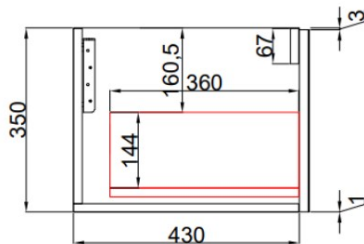

PETRA WALL HUNG

750mm

Code: CAWH40-750

Front View

Side View

Features

- All-drawers model with curved feature ends
- V-Groove polyurethane matte white finish
- Drawer organisers included
- L-rail designed finger pull
- Premium graphite interior
- Hettich InnoTech Aтира premium runners