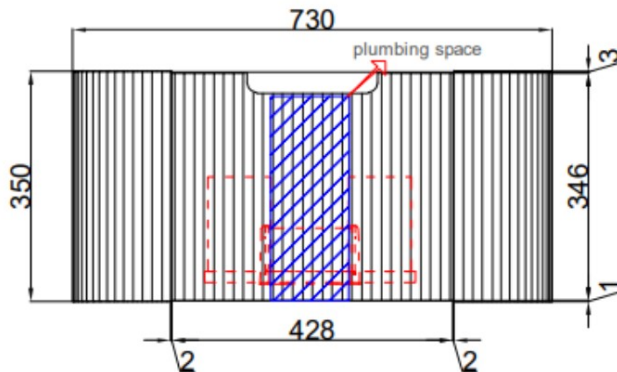

PETRA WALL HUNG

750mm

Code: CAWH40-750

Front View

Side View

Features

- All-drawers model with curved feature ends
- V-Groove polyurethane matte white finish
- Drawer organisers included
- L-rail designed finger pull
- Premium graphite interior
- Hettich InnoTech Aтира premium runners