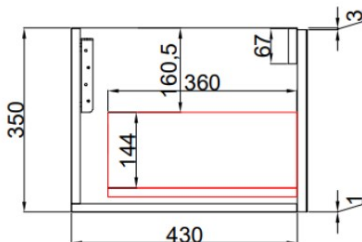

PETRA WALL HUNG

900mm

Code: CAWH40-900

Front View

Side View

Features

- All-drawers model with curved feature ends
- V-Groove polyurethane matte white finish
- Drawer organisers included
- L-rail designed finger pull
- Premium graphite interior
- Hettich InnoTech Aтира premium runners