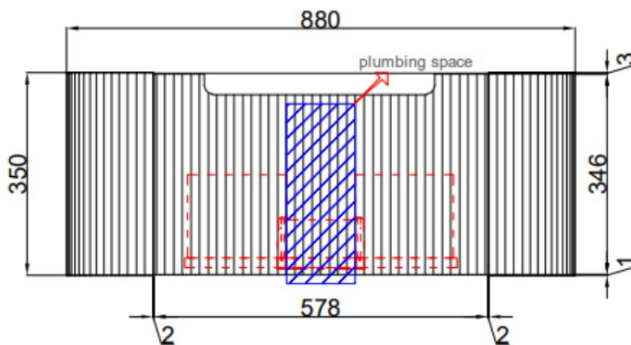

PETRA WALL HUNG

900mm

Code: CAWH40-900

Front View

Side View

Features

- All-drawers model with curved feature ends
- V-Groove polyurethane matte white finish
- Drawer organisers included
- L-rail designed finger pull
- Premium graphite interior
- Hettich InnoTech Aтира premium runners