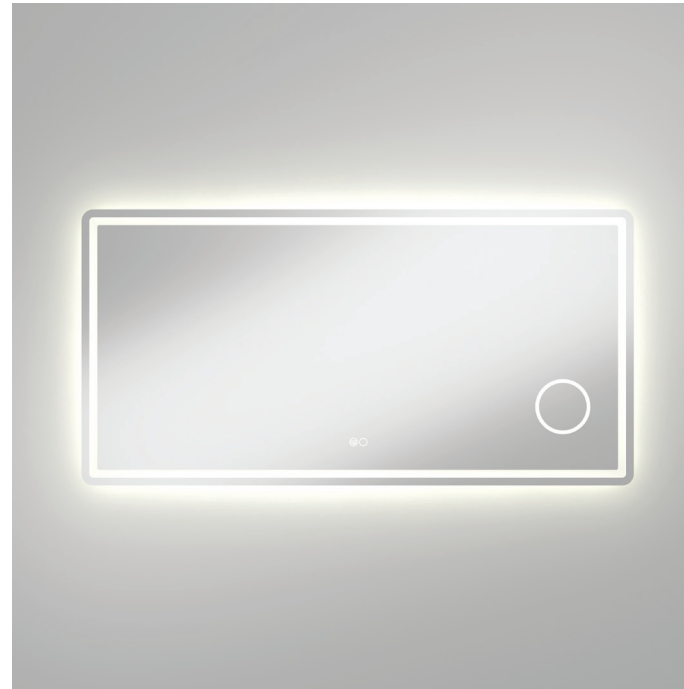

Deejay LED MIRROR 1400MM

Features

- Built-in circular magnifying mirror with 3x magnification
- Adjustable colour temperature (6000, 4000 or 3000K)
- Built-in demister
- Illuminating touch sensors for light and demister
- 5 mm thick glass mirror with inset illuminated border
- Copper-free to prevent corrosion
- Includes wall mounting screws and anchor plugs
- Supplied in extra strong packaging for added protection
- 220-240V AC 50/60Hz
- IP44 rating
- SAA approved

Available in

1400W x 700H mm

LED04-140

Adjustable Colour Temperature

Cleaning & Care

For best results, clean mirrors with a combination of 30% methylated spirits to 70% water and a soft, non-abrasive cloth designed for use on glass surfaces.