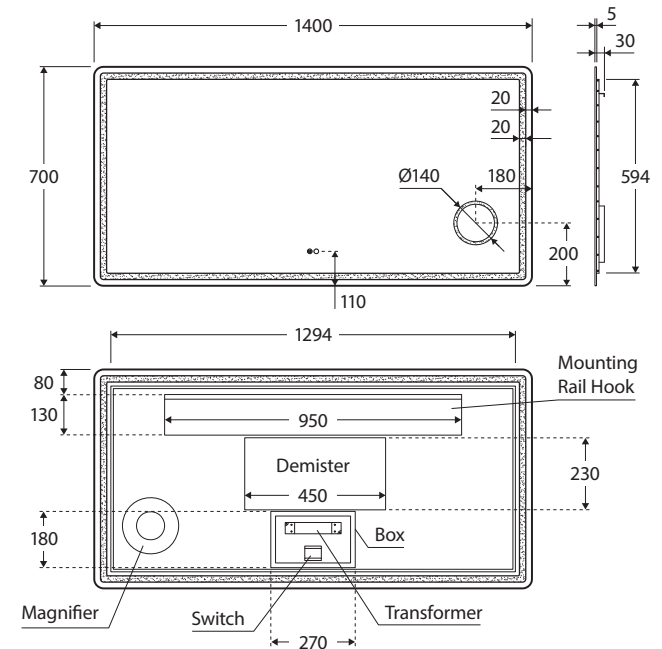

Deejay LED MIRROR 1400MM

Features

- Built-in circular magnifying mirror with 3x magnification
- Adjustable colour temperature (6000, 4000 or 3000K)
- Built-in demister
- Illuminating touch sensors for light and demister
- 5 mm thick glass mirror with inset illuminated border
- Copper-free to prevent corrosion
- Includes wall mounting screws and anchor plugs
- Supplied in extra strong packaging for added protection
- 220-240V AC 50/60Hz
- IP44 rating
- SAA approved

Installation

Mirror must be installed by a licensed electrician in accordance with local regulations.

While we aim to ensure specifications are correct at the time of publication, Fienza reserves the right to make modifications without prior notice. Physical colour may vary from image shown. All measurements are shown in millimetres. Always use physical product measurements for mark-ups and roughing-in as the technical drawing may differ from actual product received.