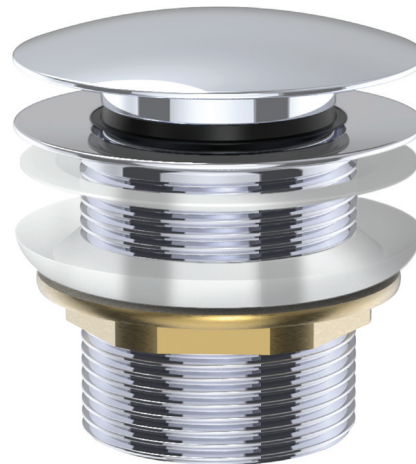

Universal Pull-Out/ Pop-Up

BRASS CAP
BATH WASTE
NON-OVERFLOW

Features

- Designed for baths with no overflow
- Top section pulls out for easy cleaning and draining
- Suits 40 mm outlet
- Available with different cap finishes

* Colour matches acrylic baths only.

Available in

Chrome
WAS79

Gloss White*
WAS79GW

Matte White*
WAS79MW

Brushed Nickel
WAS79BN

Gun Metal
WAS79GM

Matte Black
WAS79MB