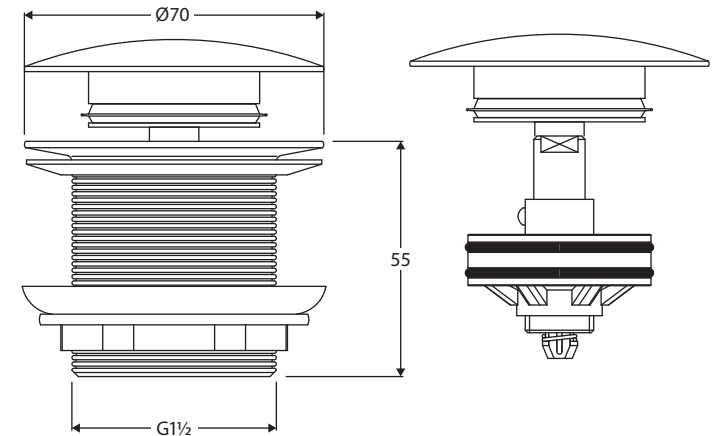

Universal Pull-Out/ Pop-Up

BRASS CAP
BATH WASTE
NON-OVERFLOW

Features

- Designed for baths with no overflow
- Top section pulls out for easy cleaning and draining
- Suits 40 mm outlet
- Available with different cap finishes

* Colour matches acrylic baths only.

Available in

Chrome
WAS79

Gloss White*
WAS79GW

Matte White*
WAS79MW

Brushed Nickel
WAS79BN

Gun Metal
WAS79GM

Matte Black
WAS79MB

Urban Brass
WAS79UB

Cleaning & Care

- Regularly clean with mild soapy water using a microfibre cloth.
- In highly polluted or coastal locations, we recommend cleaning 2-3 times per week.
- Do not use harsh detergents, bleach, cream cleaners or citrus based cleaners. These substances are abrasive and will damage the surface.
- Do not use undue pressure and wipe in one direction only.

While we aim to ensure specifications are correct at the time of publication, Fienza reserves the right to make modifications without prior notice. Physical colour may vary from image shown. All measurements are shown in millimetres. Always use physical product measurements for mark-ups and roughing-in as the technical drawing may differ from actual product received.