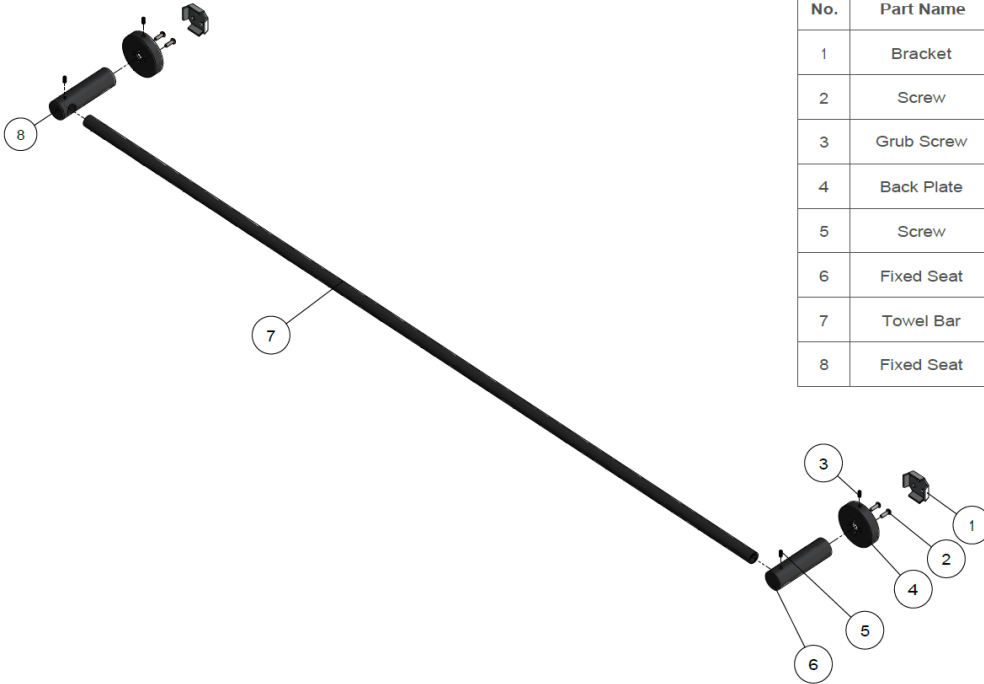

MR01- SR90

ROUND SINGLE RAIL

meir®

EXPLODED VIEW

No.	Part Name
1	Bracket
2	Screw
3	Grub Screw
4	Back Plate
5	Screw
6	Fixed Seat
7	Towel Bar
8	Fixed Seat

CARE

- Do not install tapware using any form of acetone silicones.
- Do not apply physical items (such as tools) directly to product.
- Never use house-hold or commercial detergents, citrus based cleaners, or abrasive cleaners.
- Clean using a mild washing soap solution rinsed, and dry with a soft cloth.
- Check for any product defects before installation.
- Refer to the installation manual for correct installation.

FEATURES

- Refer to the Meir website for warranty terms & conditions.
- Solid brass construction
- Box Weight 0.85 kg

SPECIFICATIONS