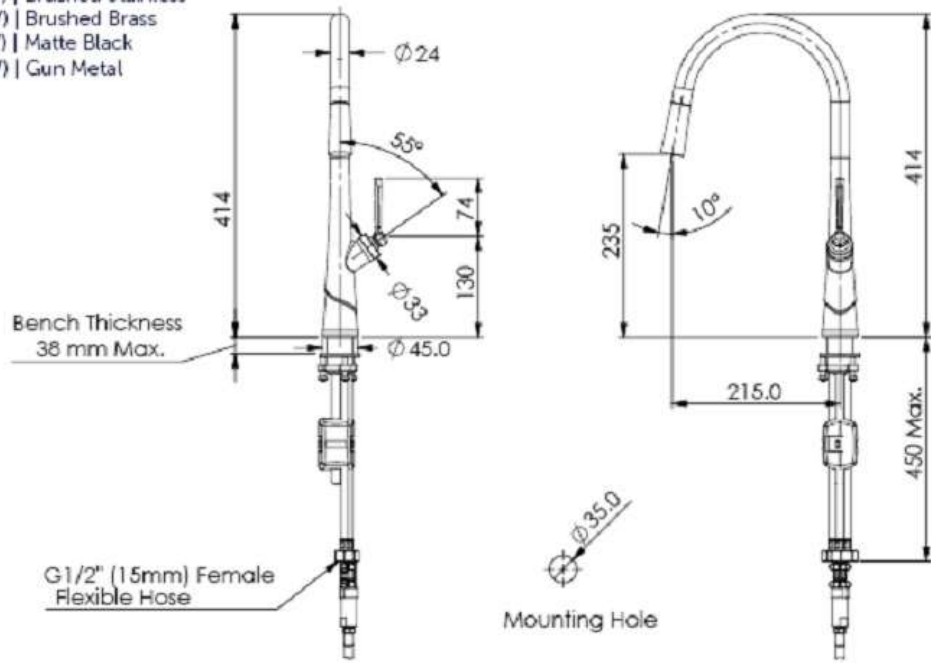

Lustro Pull-Down Sink Mixer

- 19502540 | T35496 | Chrome
- 19502543 | T35496(V) | Brushed Stainless
- 19502546 | T35496(V) | Brushed Brass
- 19502547 | T35496(V) | Matte Black
- 19502549 | T35496(V) | Gun Metal