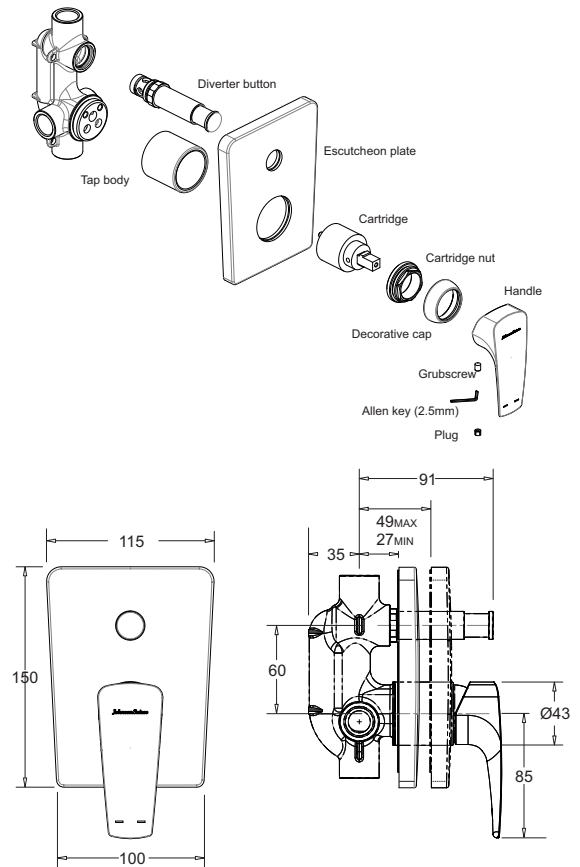

FELINO SHOWER MIXERS

SINGLE LEVER CONCEALED SHOWER MIXERS
STANDARD AND DIVERTER MODELS

FELINO SHOWER MIXERS

SINGLE LEVER CONCEALED SHOWER MIXERS

- Attractively styled shower mixer range
- Standard and Diverter models available
- Matches Ferlino Basin Mixer tapware
- Squared escutcheon format
- Easy single lever activation with a flat lever design style
- Quality 35mm diameter ceramic disc provides accurate flow and mixing temperature control
- Simple water installation and straightforward water connection

Provided

Item	Description	Code
Tapware	Felino Standard Concealed Shower Mixer	JTFL705
Installation	Instruction sheet	✓

Tapware	Felino Concealed Shower Mixer with Diverter	JTFL605
Installation	Instruction sheet	✓

FELINO STANDARD SHOWER MIXER

FELINO SHOWER MIXER WITH DIVERTER

All dimensions are in millimetres and are subject to normal manufacturing variation. As product development is ongoing BPA reserves the right to vary specifications without notice.