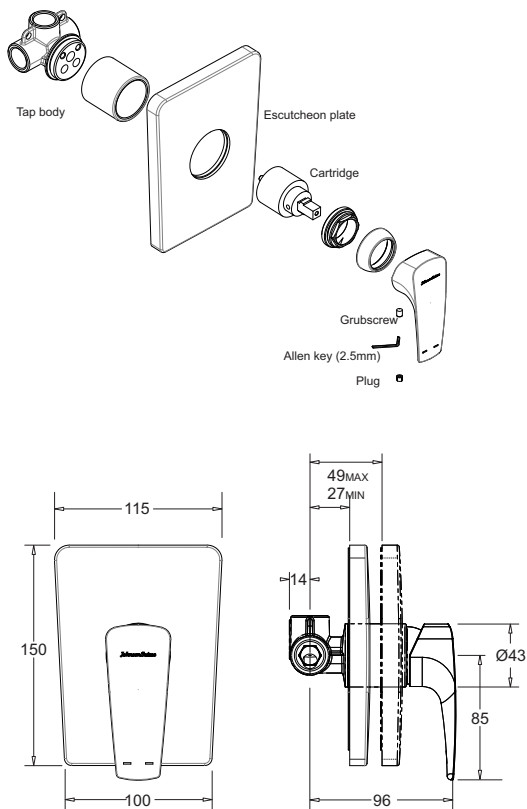

FELINO SHOWER MIXERS

SINGLE LEVER CONCEALED SHOWER MIXERS
STANDARD AND DIVERTER MODELS

FELINO SHOWER MIXERS

SINGLE LEVER CONCEALED SHOWER MIXERS

- Attractively styled shower mixer range
- Standard and Diverter models available
- Matches Ferlino Basin Mixer tapware
- Squared escutcheon format
- Easy single lever activation with a flat lever design style
- Quality 35mm diameter ceramic disc provides accurate flow and mixing temperature control
- Simple water installation and straightforward water connection

Provided

Item	Description	Code
Tapware	Felino Standard Concealed Shower Mixer	JTFL705
Installation	Instruction sheet	✓

Tapware	Felino Concealed Shower Mixer with Diverter	JTFL605
Installation	Instruction sheet	✓

FELINO STANDARD SHOWER MIXER

FELINO SHOWER MIXER WITH DIVERTER

All dimensions are in millimetres and are subject to normal manufacturing variation. As product development is ongoing BPA reserves the right to vary specifications without notice.