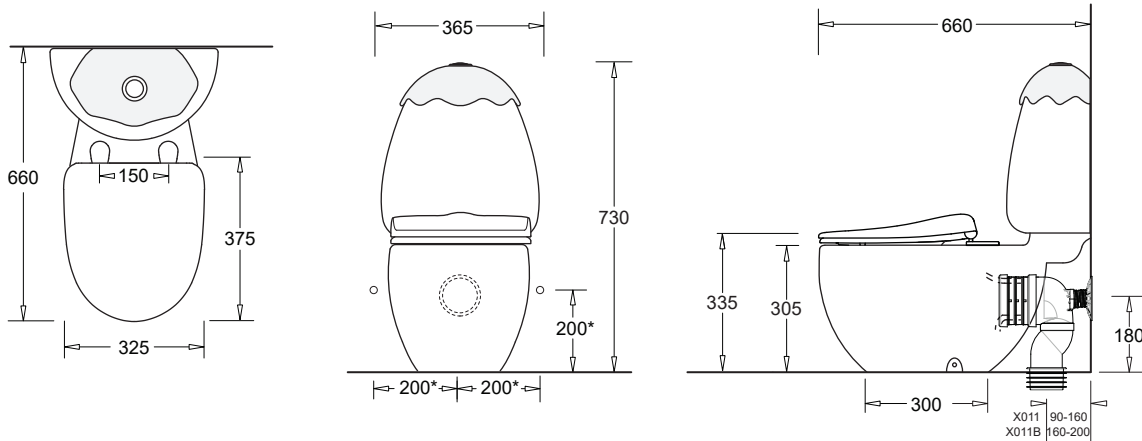

EGG JUNIOR

CLOSE-COUPLED SUITE

CODE: C67977.C6262

FEATURES

- Child-friendly, egg-shaped vitreous china suite
- Convenient child-height seat
- Range of coloured cistern lids available
- Durable soft-close, quick-release seat
- S or P trap configuration installation
- Adjustable S trap connector - 90-160mm set out

COMPONENTS

Egg close-coupled pan	C67977
Egg cistern(white lid)	C6262W
Egg toilet seat, soft-close lid	JSEE202

WARRANTY

Vitreous china 25 years replacement
-refer to T&Cs at www.johnsonsuiss.com.au

CISTERN LID COLOUR OPTIONS

PRODUCT DIMENSIONS

When correctly installed this toilet suite will comply with AS1428.3 for age groups (a) and (b) (i.e. 3 to 10½ years old) and disability groups A and S (i.e. ambulant limitations)

TECHNICAL DATA SHEET

SUPERSEDES ALL PREVIOUS ISSUES

All dimensions are in millimetres and are subject to normal manufacturing variation.
As product development is ongoing BPA reserves the right to vary specifications without notice.
Bathroom Products Australia Pty Ltd ABN 87 079 297 617