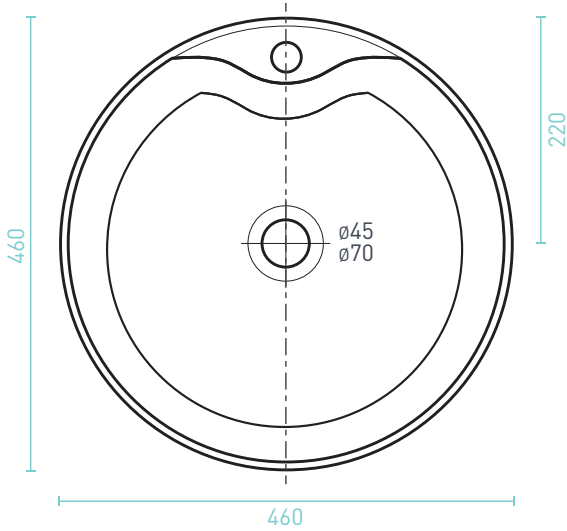

CARINA

ROUND SEMI-RECESSED BASIN - Premium Vitreous China, High Gloss White

The Carina round semi-recessed basin features a thin edge & is an ideal solution for smaller bathrooms, as the edge of the basin hangs over the edge of the vanity or counter top & the mixer is mounted into the tap hole on the top of the basin.

Chrome pop-up plug & waste

Nano Glaze

Taphole

Overflow

CARINA ROUND SEMI-RECESSED BASIN

SIZE (l) x (w) x (h) mm	CAPACITY	NET WEIGHT	CODE
460 x 460 x 150	5L	11kg	CABRO

- 10 YR WARRANTY*

TOP VIEW

SIDE VIEW