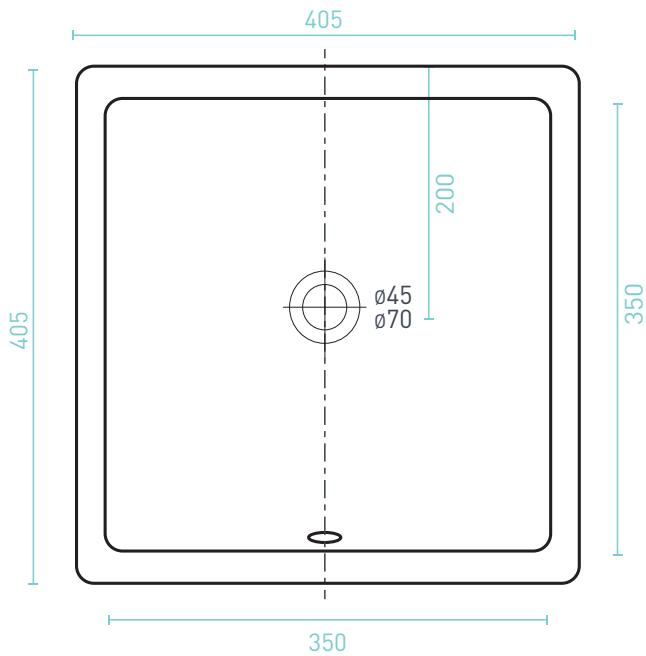

## CARINA

UNDERMOUNT BASIN - Premium Vitreous China, High Gloss White

The Carina square undermount basin is designed to be installed into a vanity or bench top to give a seamless, integrated look, while providing generous bowl depth. It has no taphole so the tapware needs to be mounted on the bench top or wall above the basin.

### CARINA UNDERMOUNT BASIN

SIZE (l x (w) x (h) mm	CAPACITY	NET WEIGHT	CODE
405 x 405 x 175	6.4L	9kg	CABUCW

- 10 YEAR WARRANTY\*

FRONT VIEW

TOP VIEW