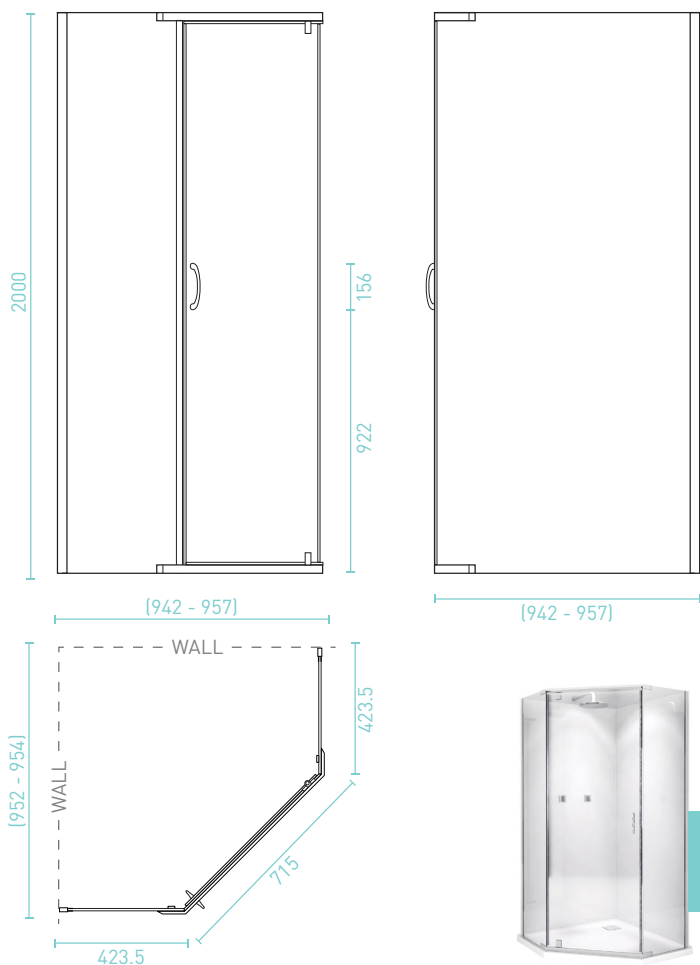

CASCADE

ANGLE SEMI-FRAMELESS SHOWER SCREEN - Chrome/Clear 6mm Toughened Safety Glass

The Cascade's semi-frameless, angled, pivot door opens easily with an interior/exterior stainless steel handle. While it's generous, angled internal design maximizes space in the bathroom.

CASCADE ANGLE SEMI-FRAMELESS SHOWER SCREEN

SIZE (w) x (d) x (h) mm	NET WEIGHT	CODE
1000 (942 - 957)* x 1000 (942 - 957)* x 2000	64kg	CASSANGLEC

- *Adjustable wall channels (15mm)
- **5 YEAR WARRANTY***
- Made to AS/NZ Standard 1288:2006
- Install on tiled walls or the **TWO SIDED** Acrylic Shower Wall
- Install on a tiled floor or the **LUNA** Angle Acrylic Shower Base

CASCADE ANGLE SHOWER SCREEN ACCESSORIES	CASSANGLEC
TWO SIDED Acrylic Shower Wall	SW1000
LUNA Angle Acrylic Shower Base	SBANGLE

CASCADE (ANGLE) SHOWER SYSTEM **CASYSANGLED**
(shower screen **CASSANGLEC**, acrylic shower wall **SW1200** & LUNA shower base **SBANGLE**)