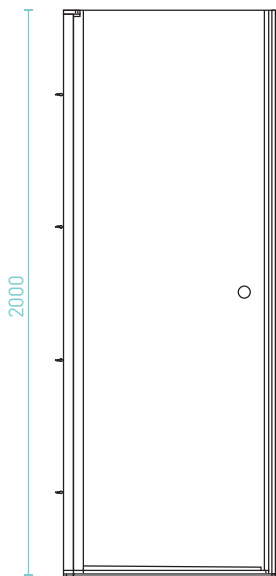

FITZROY

ALCOVE SHOWER SCREEN - Chrome/Clear 6mm Toughened Safety Glass

The Fitzroy alcove shower screen is available in a variety of sizes & is designed to fit an alcove or shower recess installation. Simple & sophisticated this style features a frameless top edge & a discrete round internal/exterior handle.

FITZROY ALCOVE SHOWER SCREEN

SIZE (w) x (h) mm	NET WEIGHT	CODE
900 (868 - 882)* x 2000	31kg	FISSAL900C
1000 (968 - 982)* x 2000	33kg	FISSAL1000C
1200 (1168 - 1182)* x 2000	38kg	FISSAL1200C

- *Adjustable wall channel (14mm)
- 5 YEAR WARRANTY*
- Made to AS 1288:2006
- Stainless steel hinges & fixings
- Wall support brace (N/A 882mm)
- Installation can be left or right hand

900 (868 - 882)

1000 (968 - 982)
1200 (1168 - 1182)