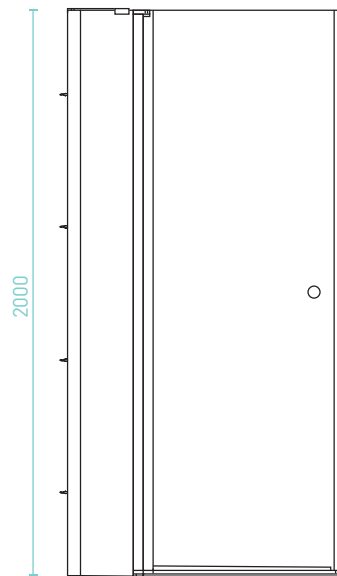

FITZROY

ALCOVE SHOWER SCREEN - Chrome/Clear 6mm Toughened Safety Glass

The Fitzroy alcove shower screen is available in a variety of sizes & is designed to fit an alcove or shower recess installation. Simple & sophisticated this style features a frameless top edge & a discrete round internal/exterior handle.

FITZROY ALCOVE SHOWER SCREEN

SIZE (w) x (h) mm	NET WEIGHT	CODE
900 (868 - 882)* x 2000	31kg	FISSAL900C
1000 (968 - 982)* x 2000	33kg	FISSAL1000C
1200 (1168 - 1182)* x 2000	38kg	FISSAL1200C

- *Adjustable wall channel (14mm)
- 5 YEAR WARRANTY*
- Made to AS 1288:2006
- Stainless steel hinges & fixings
- Wall support brace (N/A 882mm)
- Installation can be left or right hand

900 (868 - 882)

1000 (968 - 982)
1200 (1168 - 1182)