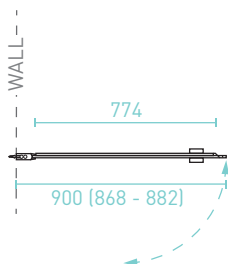

FITZROY

ALCOVE SHOWER SCREEN - Chrome/Clear 6mm Toughened Safety Glass

The Fitzroy alcove shower screen is available in a variety of sizes & is designed to fit an alcove or shower recess installation. Simple & sophisticated this style features a frameless top edge & a discrete round internal/exterior handle.

FITZROY ALCOVE SHOWER SCREEN

SIZE (w) x (h) mm	NET WEIGHT	CODE
900 (868 - 882)* x 2000	31kg	FISSAL900C
1000 (968 - 982)* x 2000	33kg	FISSAL1000C
1200 (1168 - 1182)* x 2000	38kg	FISSAL1200C

- *Adjustable wall channel (14mm)
- 5 YEAR WARRANTY*
- Made to AS 1288:2006
- Stainless steel hinges & fixings
- Wall support brace (N/A 882mm)
- Installation can be left or right hand

900 (868 - 882)

1000 (968 - 982)
1200 (1168 - 1182)