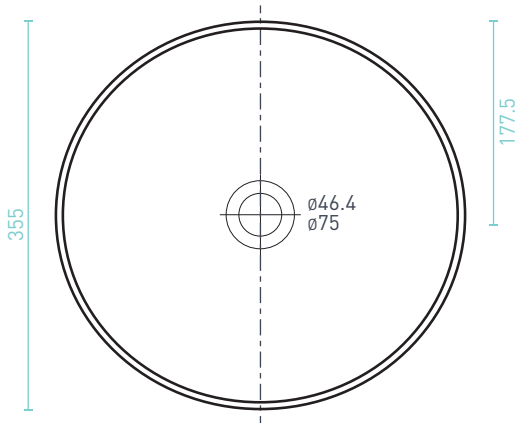

Matte black pop-up plug & waste

Nano Glaze

Taphole

Overflow

FLORENCIA ROUND COUNTER TOP BASIN

SIZE (l x (w) x (h) mm	CAPACITY	NET WEIGHT	CODE
360 x 360 x 120	7L	6kg	FLBBS

• 10 YR WARRANTY*

TOP VIEW

FRONT VIEW