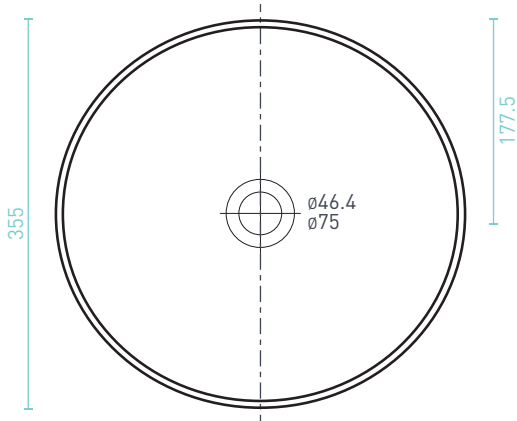

Matte white pop-up plug & waste

Nano Glaze

Taphole

Overflow

FLORENCIA ROUND COUNTER TOP BASIN

SIZE (l x (w) x (h) mm	CAPACITY	NET WEIGHT	CODE
360 x 360 x 120	7L	6kg	FLBSS

• 10 YR WARRANTY*

TOP VIEW

FRONT VIEW