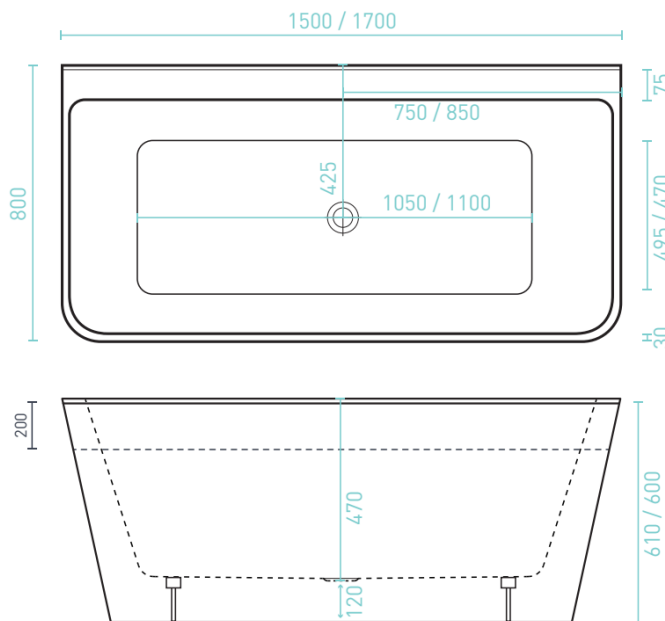

Highbury BTW

Freestanding Bath

SIZES AVAILABLE

- 1500 x 800 x 600mm
- 1700 x 800 x 600mm

- Made to AS/NZ standard 2023/1995
- Modern, slim edge design
- Back-to-wall style
- Gloss white, UV stabilised, premium sanitary grade acrylic
- Inbuilt steel support frame
- Adjustable steel legs
- No overflow – available upon request extra cost
- Plug & Waste – Not Included