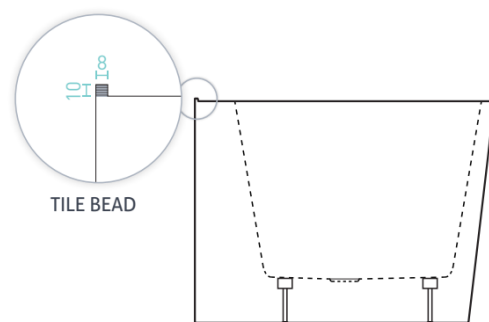

Highbury BTW

Freestanding Bath

SIZES AVAILABLE

- 1500 x 800 x 600mm
- 1700 x 800 x 600mm

- Made to AS/NZ standard 2023/1995
- Modern, slim edge design
- Back-to-wall style
- Gloss white, UV stabilised, premium sanitary grade acrylic
- Inbuilt steel support frame
- Adjustable steel legs
- No overflow – available upon request extra cost
- Plug & Waste – Not Included