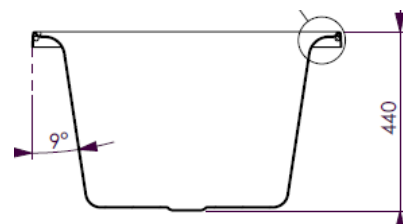

Highbury Collection

Made in Australia
Made from premium sanitary grade acrylic High Gloss White
(L) x (W) x (H)
1520 x 760 x 440 (mm) - 124 litres
1650 x 760 x 440 (mm) - 139 litres
1800 x 760 x 440 (mm) - 156 litres