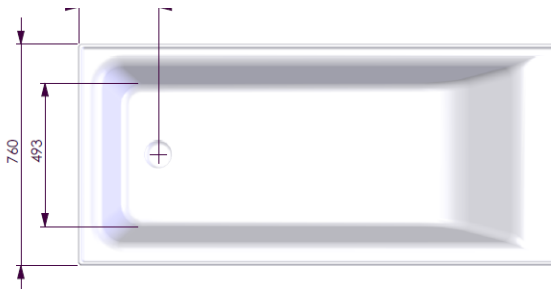

Highbury Collection

Made in Australia
Made from premium sanitary grade acrylic High Gloss White
(L) x (W) x (H)
1520 x 760 x 440 (mm) - 124 litres
1650 x 760 x 440 (mm) - 139 litres
1800 x 760 x 440 (mm) - 156 litres