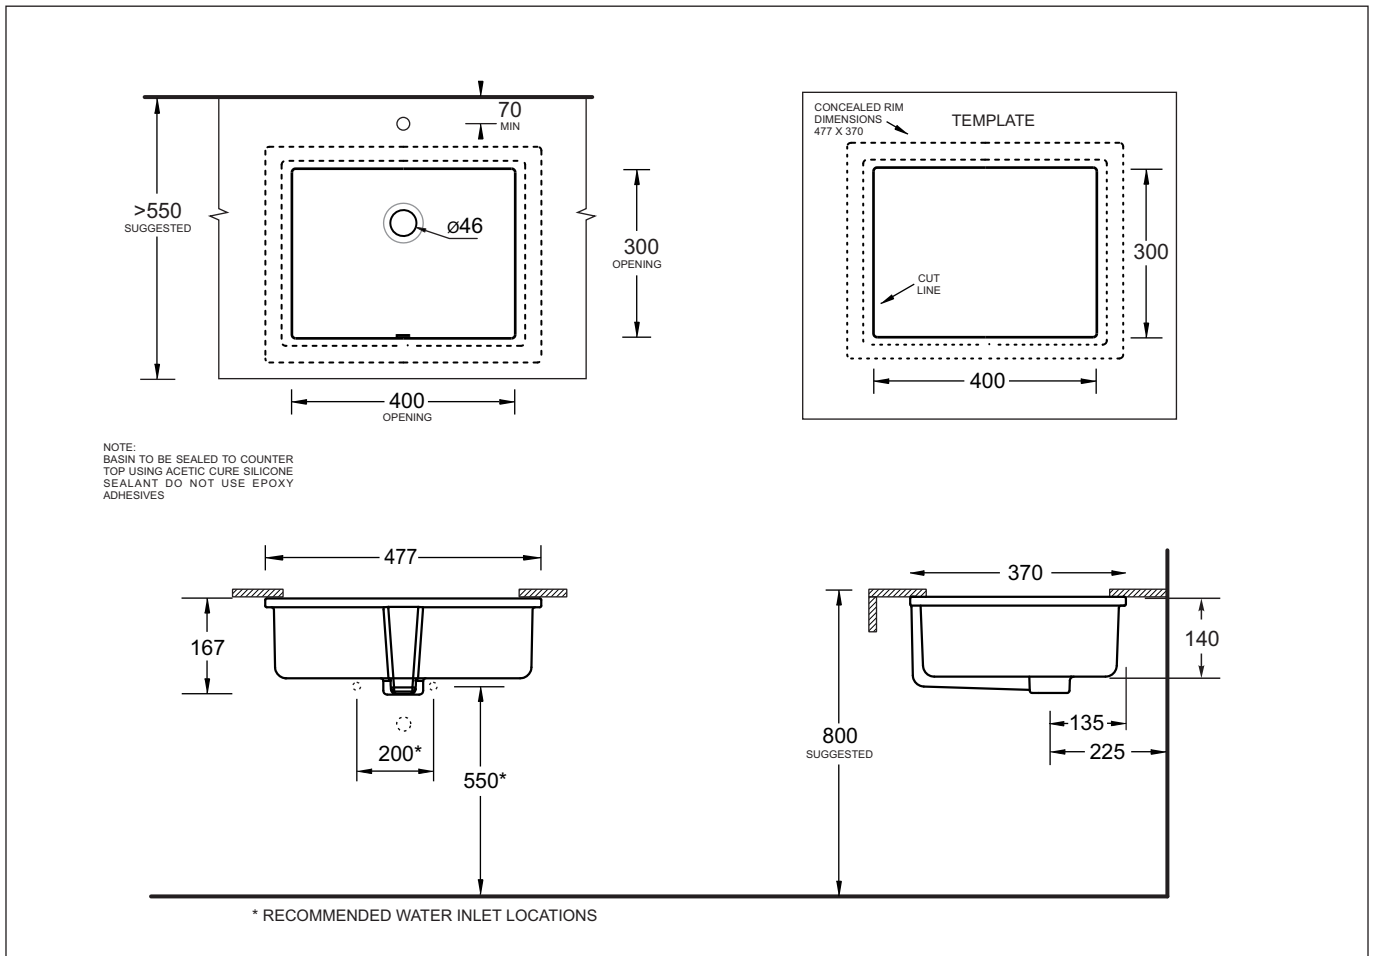

QUADO
UNDER-COUNTER VANITY BASIN

Nominal size 477 x 370mm

0 TAPHOLE

QUADO

UNDER-COUNTER VANITY BASIN

- Modern styled square vitreous china under-counter vanity basin
- Suitable for commercial or domestic application
- Matching toilet suite available for bathroom coordination
- Standard overflow with chrome trim
- Basin depth 110mm
- No tap hole
- 32mm waste outlet
- Size 477 x 370mm
- Capacity 7.5L

Provided

Item	Description	Code
Basin	Quado Under-counter Basin	J3120.0
Installation	Counter Template Kit	✓
Plug & Waste	32/40mm with Overflow - Plastic	PW2

Optional

Plug & Waste	32/40mm Overflow-Chrome	PW1
Brackets	Installation under-bench bracket set	X055

All dimensions are in millimetres and are subject to normal manufacturing variation of +/- 3mm on all surfaces. As product development is ongoing BPA reserves the right to vary specifications without notice.
Bathroom Products Australia P/L ABN 87 079 297 617