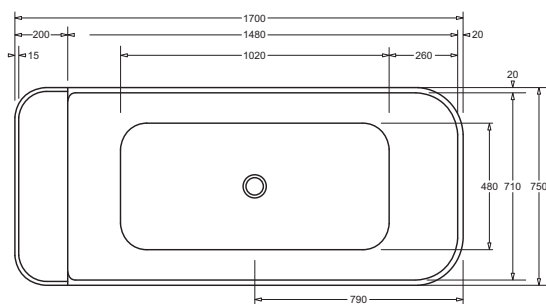

GEMELLI 1500/1700

LUXURY FREESTANDING ACRYLIC BATH

13.3.1

GEMELLI 1500/1700

LUXURY FREESTANDING ACRYLIC BATH

- Luxury European styled acrylic bath
- Freestanding design incorporating a convenient platform shelf
- Durable scratch-resistant sanitary grade acrylic material
- Clean and simple styling with easy-clean lines
- 1500 x 750mm and 1700 x 750mm sizes to suit most installations
- Simple installation with four concealed screw-adjustable legs
- Supplied with 40x40 flexible waste connector with pop-up plug
- Generous depth and 200/260L capacity for 1500/1700 models
- Easy installation

Provided

Item	Description	Code
Bath	Gemelli 1500 Freestanding Bath	OR
Bath	Gemelli 1700 Freestanding Bath	
Support legs	Screw adjustable floor mount legs	✓
Waste	40x40 Pop-up Flexible Bath Waste	TBC
Installation	Instruction Sheet	✓

Provided

Item	Description	Code
Head Rest	Bespoke head-rest to match bath	TBC

GEMELLI 1500 FREESTANDING BATH

WEIGHT 60kg

GEMELLI 1700 FREESTANDING BATH

WEIGHT 65kg

40x40 pop-up waste with 300mm flexible connector