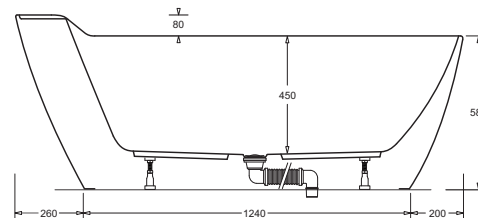

Provided

Item	Description	Code
Bath	Gemelli 1500 Freestanding Bath	OR
Bath	Gemelli 1700 Freestanding Bath	
Support legs	Screw adjustable floor mount legs	✓
Waste	40x40 Pop-up Flexible Bath Waste	TBC
Installation	Instruction Sheet	✓

Provided

Item	Description	Code
Head Rest	Bespoke head-rest to match bath	TBC

GEMELLI 1500 FREESTANDING BATH

WEIGHT 60kg

GEMELLI 1700 FREESTANDING BATH

WEIGHT 65kg

40x40 pop-up waste with 300mm flexible connector