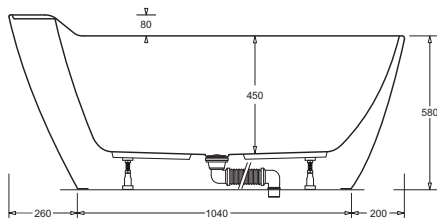

Provided

Item	Description	Code
Bath	Gemelli 1500 Freestanding Bath	OR
Bath	Gemelli 1700 Freestanding Bath	
Support legs	Screw adjustable floor mount legs	✓
Waste	40x40 Pop-up Flexible Bath Waste	TBC
Installation	Instruction Sheet	✓

Provided

Item	Description	Code
Head Rest	Bespoke head-rest to match bath	TBC

GEMELLI 1500 FREESTANDING BATH

WEIGHT 60kg

GEMELLI 1700 FREESTANDING BATH

WEIGHT 65kg

40x40 pop-up waste with 300mm flexible connector