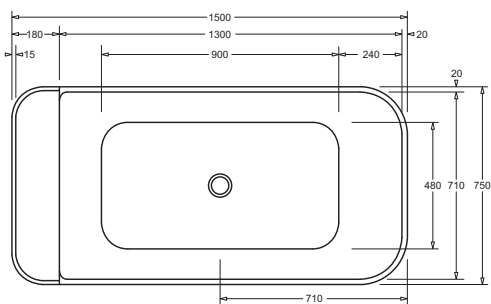

GEMELLI 1500/1700

LUXURY FREESTANDING ACRYLIC BATH

13.3.1

GEMELLI 1500/1700

LUXURY FREESTANDING ACRYLIC BATH

- Luxury European styled acrylic bath
- Freestanding design incorporating a convenient platform shelf
- Durable scratch-resistant sanitary grade acrylic material
- Clean and simple styling with easy-clean lines
- 1500 x 750mm and 1700 x 750mm sizes to suit most installations
- Simple installation with four concealed screw-adjustable legs
- Supplied with 40x40 flexible waste connector with pop-up plug
- Generous depth and 200/260L capacity for 1500/1700 models
- Easy installation

Provided

Item	Description	Code
Bath	Gemelli 1500 Freestanding Bath	OR
Bath	Gemelli 1700 Freestanding Bath	
Support legs	Screw adjustable floor mount legs	✓
Waste	40x40 Pop-up Flexible Bath Waste	TBC
Installation	Instruction Sheet	✓

Provided

Item	Description	Code
Head Rest	Bespoke head-rest to match bath	TBC

GEMELLI 1500 FREESTANDING BATH

WEIGHT 60kg

GEMELLI 1700 FREESTANDING BATH

WEIGHT 65kg

40x40 pop-up waste with 300mm flexible connector