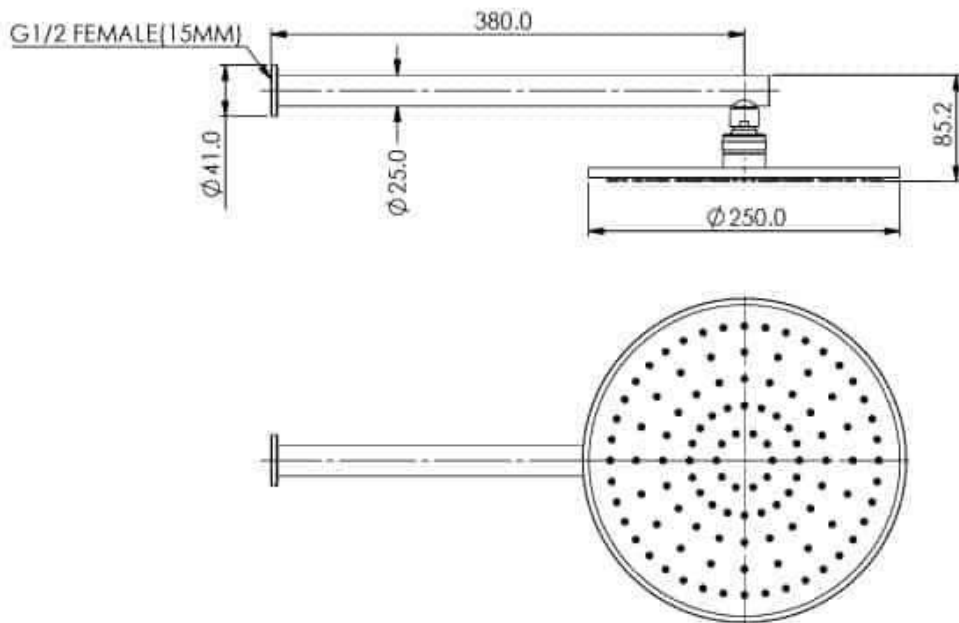

TEXTURA WALL SHOWER

- 1830013 | Brushed Stainless
- 1830016 | Brushed Brass
- 1830017 | Matte Black
- 1830019 | Gun Metal

NZ: 0800 655 455 | nzsales@greenstapware.com
AU: 1800 244 992 | aussales@greenstapware.com