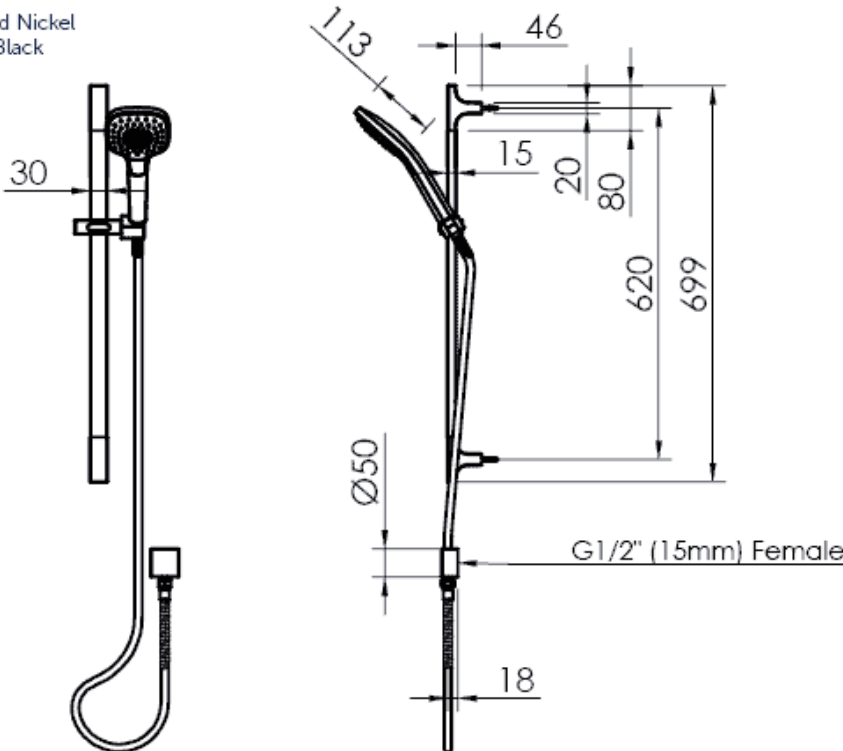

Corban Adjustable Rail Shower

1930000 | S14022 | Chrome
1930001 | S14022(V) | Brushed Nickel
1930007 | S14022(V) | Matte Black

NZ: 0800 655 455 | nzsales@greenstapware.com
AU: 1800 244 487 | aussales@greenstapware.com