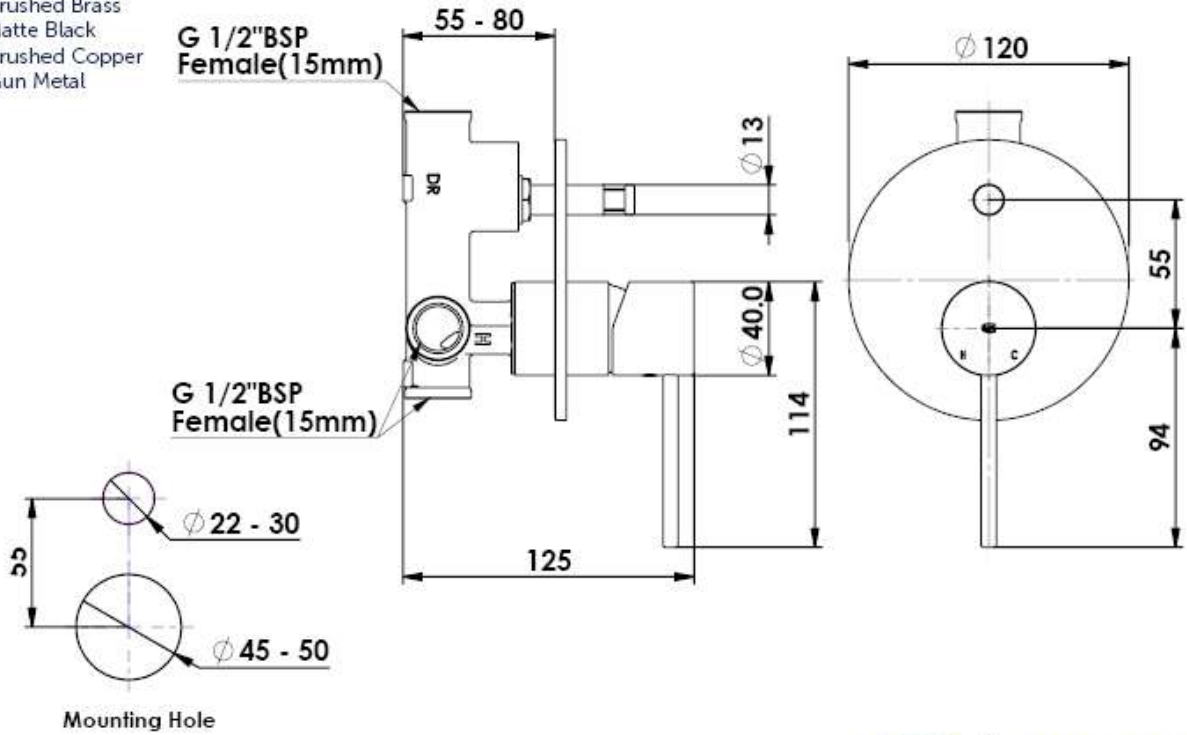

Gisele Shower/Bath Diverter Mixer

- 18403590 | Chrome
- 18403593 | Brushed Stainless
- 18403596 | Brushed Brass
- 18403597 | Matte Black
- 18403598 | Brushed Copper
- 18403599 | Gun Metal

NZ: 0800 655 455 | nzsales@greenstapware.com
 AU: 1800 244 487 | aussales@greenstapware.com