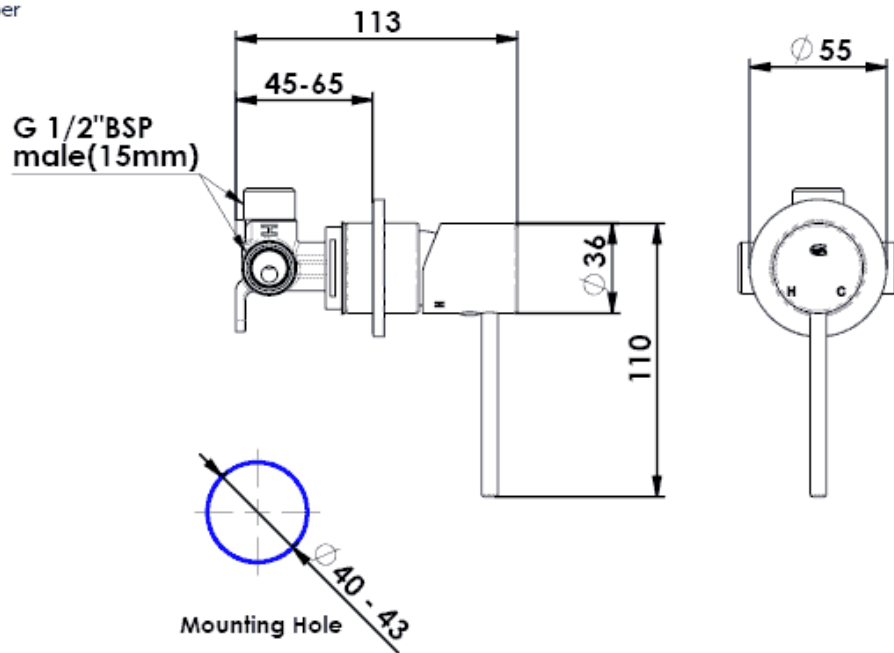

Gisele Shower Mixer

- 184025700 | Chrome
- 184025730 | Brushed Stainless
- 184025760 | Brushed Brass
- 184025770 | Matte Black
- 184025780 | Brushed Copper
- 184025790 | Gun Metal

NZ: 0800 655 455 | nzsales@greenstapware.com
AU: 1800 244 487 | aussales@greenstapware.com