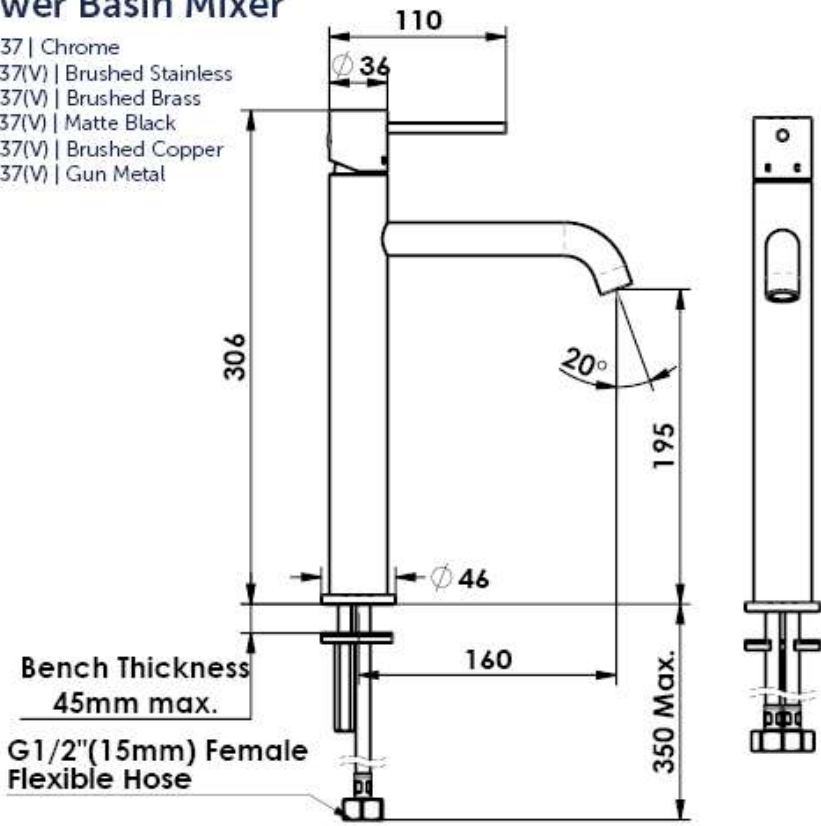

Gisele Tower Basin Mixer

- 18402560 | T32937 | Chrome
- 18402563 | T32937(V) | Brushed Stainless
- 18402566 | T32937(V) | Brushed Brass
- 18402567 | T32937(V) | Matte Black
- 18402568 | T32937(V) | Brushed Copper
- 18402569 | T32937(V) | Gun Metal