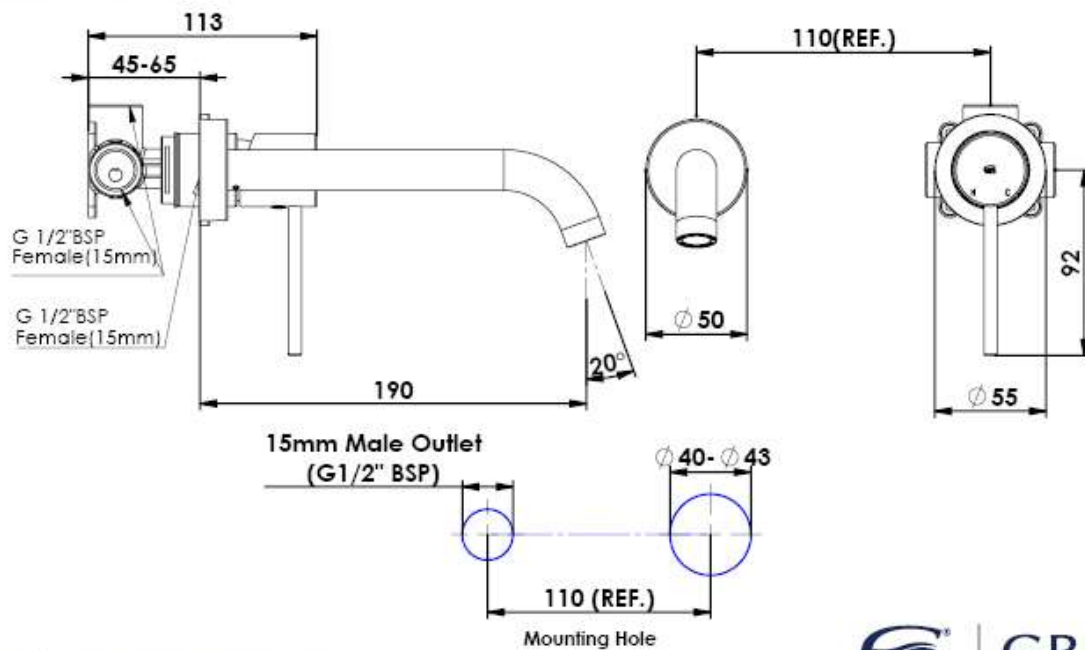

Gisele Wall Basin Mixer

18402520 | T31812 | Chrome
 18402523 | T31812(V) | Brushed Stainless
 18402526 | T31812(V) | Brushed Brass
 18402527 | T31812(V) | Matte Black
 18402528 | T31812(V) | Brushed Copper
 18402529 | T31812(V) | Gun Metal