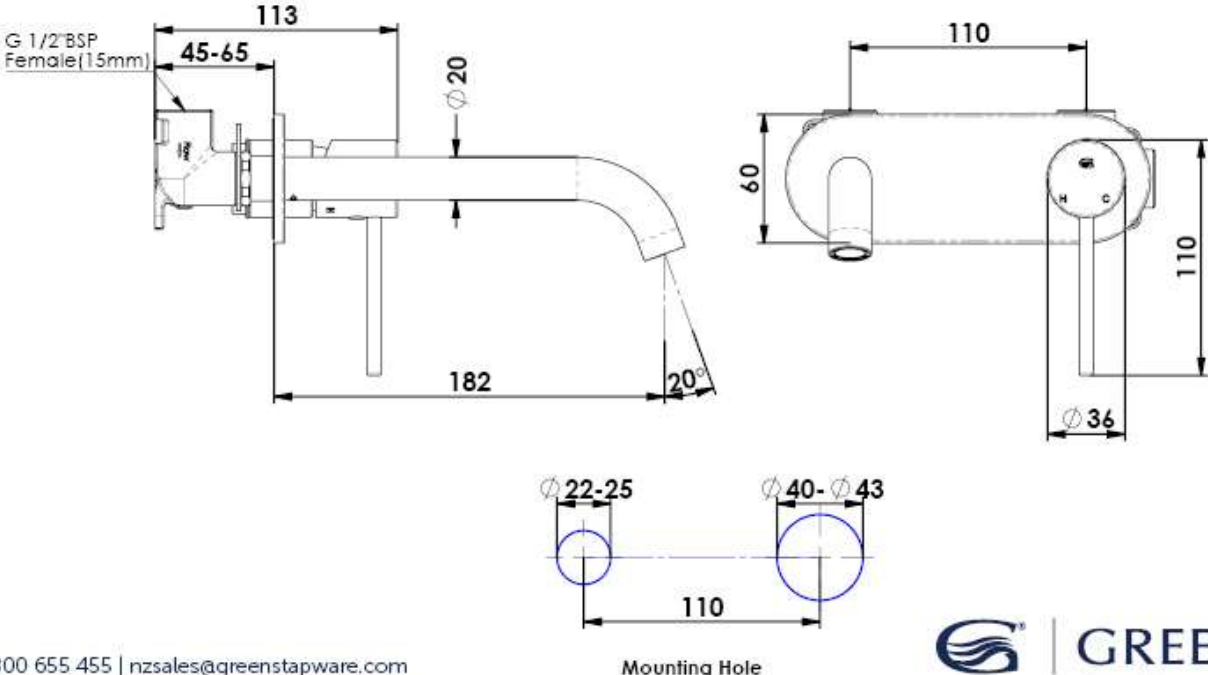

# Gisele Wall Basin Mixer with Faceplate

- 184025210 | T31813 | Chrome
- 184025213 | T31813(V) | Brushed Stainless
- 184025216 | T31813(V) | Brushed Brass
- 184025217 | T31813(V) | Matte Black
- 184025218 | T31813(V) | Brushed Copper
- 184025219 | T31813(V) | Gun Metal