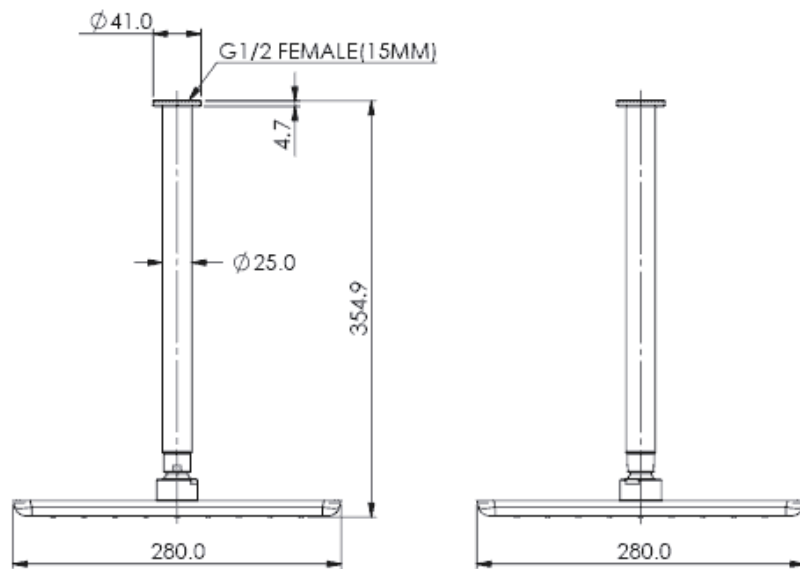

Swept Ceiling Shower

1860020 | Chrome
1860021 | Brushed Nickel
1860027 | Matte Black

NZ: 0800 655 455 | nzsales@greenstapware.com
AU: 1800 244 487 | aussales@greenstapware.com

GREENS
where life meets water