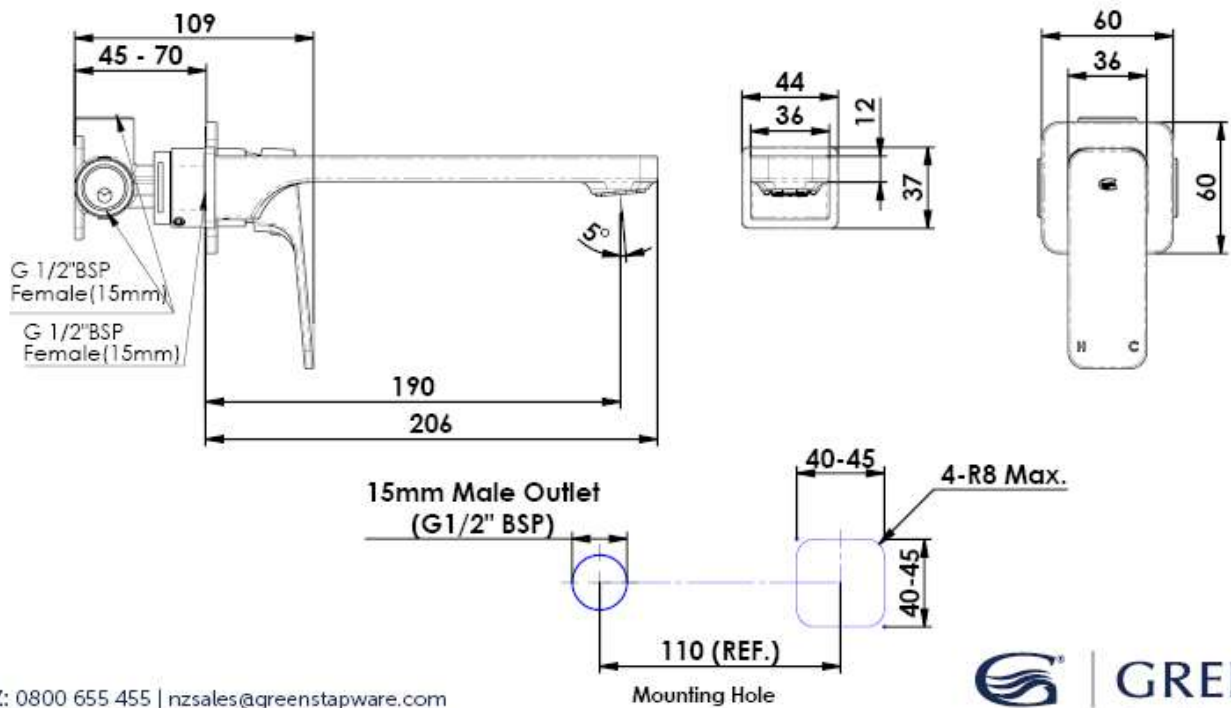

Swept Wall Basin Mixer

18602520 | T32358 | Chrome
 18602521 | T32358(V) | Brushed Nickel
 18602527 | T32358(V) | Matte Black
 18602529 | T32358(V) | Gun Metal

NZ: 0800 655 455 | nzsales@greenstapware.com
 AU: 1800 244 487 | aussales@greenstapware.com