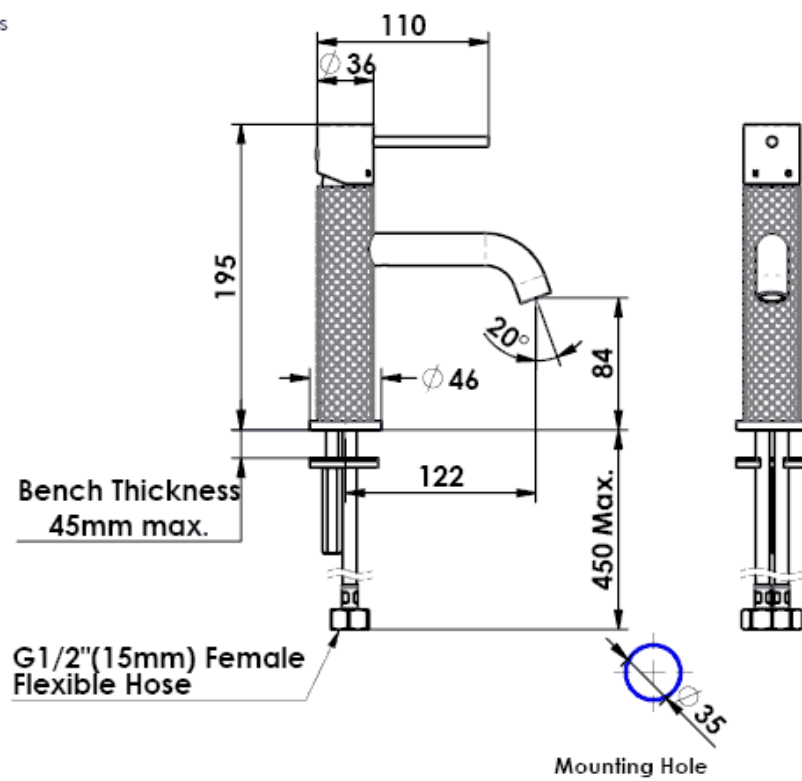

Textura Basin Mixer

- 18302553 | Brushed Stainless
- 18302556 | Brushed Brass
- 18302557 | Matte Black
- 18302559 | Gun Metal

NZ: 0800 655 455 | nzsales@greenstapware.com
AU: 1800 244 487 | aussales@greenstapware.com