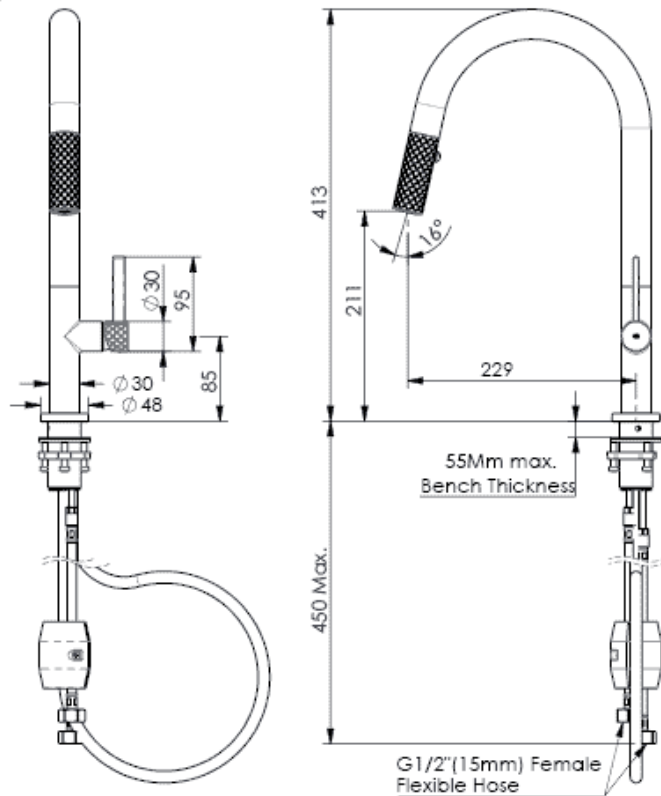

Textura Pull-Down Sink Mixer

- 18302543 | Brushed Stainless
- 18302546 | Brushed Brass
- 18302547 | Matte Black
- 18302549 | Gun Metal

NZ: 0800 655 455 | nzsales@greenstapware.com
AU: 1800 244 487 | aussales@greenstapware.com