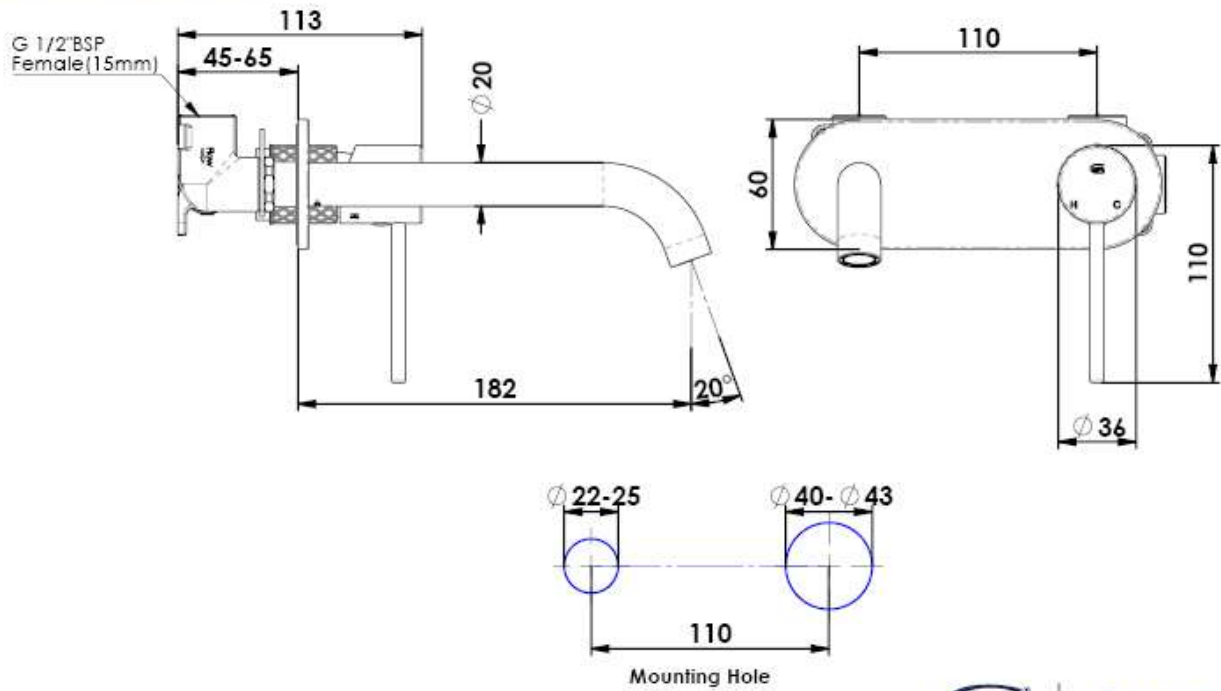

Textura Wall Basin Mixer with Faceplate

183025213 | T31815 | Brushed Stainless
183025216 | T31815(V) | Brushed Brass
183025217 | T31815(V) | Matte Black
183025219 | T31815(V) | Gun Metal

NZ: 0800 655 455 | nzsales@greenstapware.com
AU: 1800 244 487 | aussales@greenstapware.com