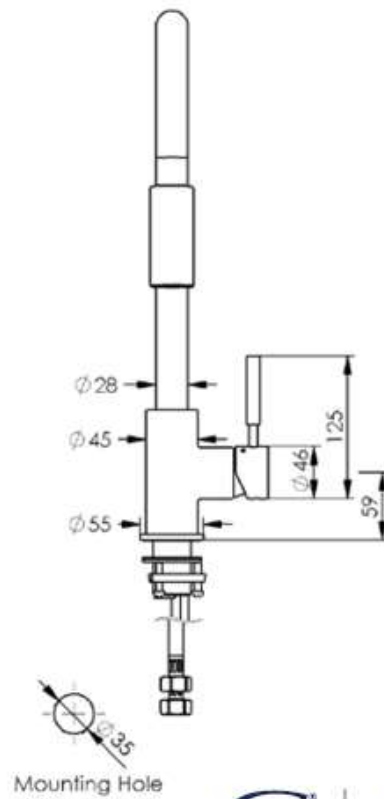

Alfresco Pull-Down Sink Mixer

3552010 | T21385 | Stainless Steel 304

NZ: 0800 655 455 | nzsales@greenstapware.com
AU: 1800 244 487 | aussales@greenstapware.com

GREENS
where life meets water