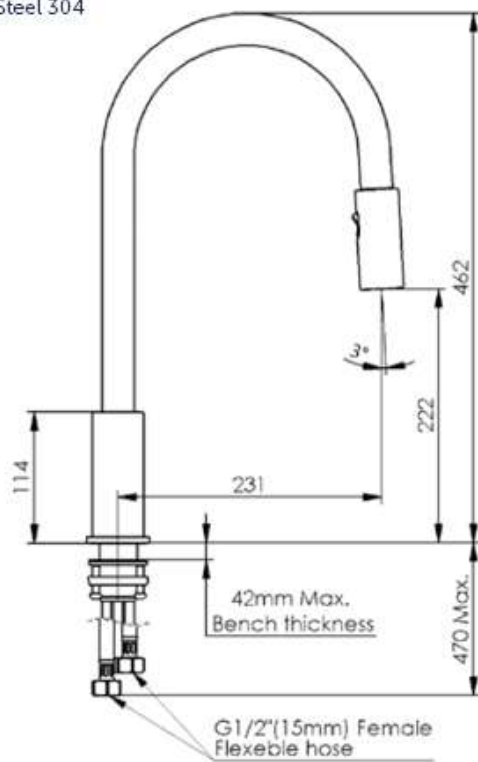

Alfresco Pull-Down Sink Mixer

3552010 | T21385 | Stainless Steel 304

NZ: 0800 655 455 | nzsales@greenstapware.com
AU: 1800 244 487 | aussales@greenstapware.com

GREENS
where life meets water