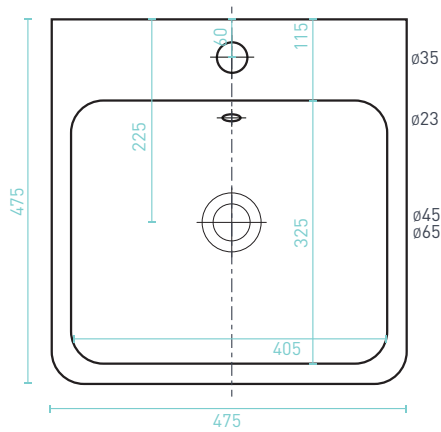

NOVARA

SQUARE SEMI-RECESSED BASIN - Premium Vitreous China, High Gloss White

The Novara's straight edge design means it can be fitted flush up against the back wall, making it a perfect solution for smaller bathrooms. This semi-recessed basin is designed to sit on top of a vanity unit or counter bench top & hang over the vanity space at the front.

✓ Chrome pop-up plug & waste

✓ Taphole

✓ Overflow

SIZE (l x (w) x (h) mm

CAPACITY

NET WEIGHT

CODE

475 x 475 x 150

6L

15kg

NOBSRS

- 10 YR WARRANTY*
- Cut-out template included

TOP VIEW

SIDE VIEW

FRONT VIEW