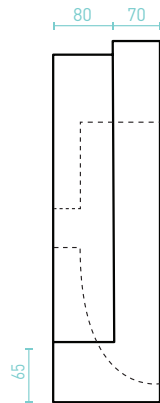

NOVARA

SQUARE SEMI-RECESSED BASIN - Premium Vitreous China, High Gloss White

The Novara's straight edge design means it can be fitted flush up against the back wall, making it a perfect solution for smaller bathrooms. This semi-recessed basin is designed to sit on top of a vanity unit or counter bench top & hang over the vanity space at the front.

✓ Chrome pop-up plug & waste

✓ Taphole

✓ Overflow

SIZE (l x (w) x (h) mm

CAPACITY

NET WEIGHT

CODE

475 x 475 x 150

6L

15kg

NOBSRS

- 10 YR WARRANTY*
- Cut-out template included

TOP VIEW

SIDE VIEW

FRONT VIEW