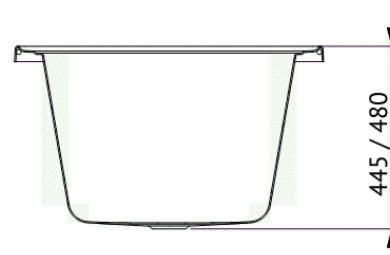

# Oakden Collection

Made in Australia

Made from premium sanitary grade acrylic  
High Gloss White  
(L) x (W) x (H)

Tile Bead 1520 x 755 x 445 - 121 litres

Tile Bead 1665 x 755 x 445 - 138 litres

Tile Bead 1790 x 755 x 480 - 176 litres