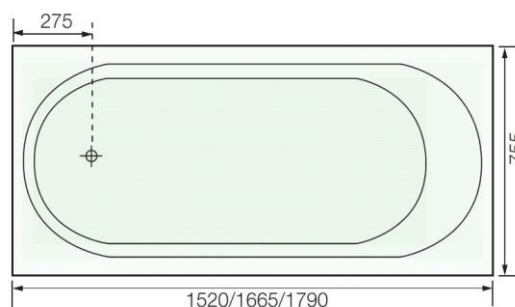

# Oakden Collection

Made in Australia

Made from premium sanitary grade acrylic  
High Gloss White  
(L) x (W) x (H)

Tile Bead 1520 x 755 x 445 - 121 litres

Tile Bead 1665 x 755 x 445 - 138 litres

Tile Bead 1790 x 755 x 480 - 176 litres