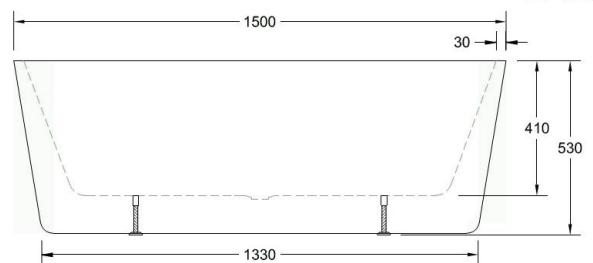

Paradise 1500

Freestanding bath

TOP VIEW

FRONT VIEW

SIDE VIEW

KEY FEATURES

- Oval Freestanding bath design
- Made to AS/NZ standard: 2023/1995
- High gloss white
- Centre waste position
- Plug and waste not included

MATERIAL

- Premium sanitary grade acrylic

CAPACITY BELOW BATH RIM (APPROX.):

- 100mm ~ 200 Litres
- 200mm ~ 121 Litres

WARRANTY:

- Ten year warranty -
Conditions apply please see website for details

Decina Bathroomware's policy is for continuous product development; the design and specifications depicted are subject to change without notice. Information provided in this specification sheet is representative of the actual product available at the time and date of printing 13/10/2017. For the most current Specification Sheet, go to www.decina.com.au or call 1300 332 462 or confirm all particulars with your sales consultant prior to purchase.