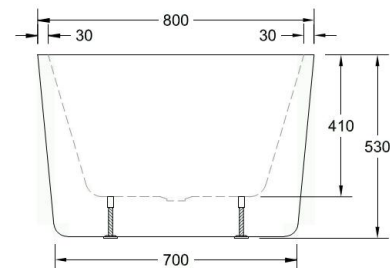

Paradise 1500

Freestanding bath

TOP VIEW

FRONT VIEW

SIDE VIEW

KEY FEATURES

- Oval Freestanding bath design
- Made to AS/NZ standard: 2023/1995
- High gloss white
- Centre waste position
- Plug and waste not included

MATERIAL

- Premium sanitary grade acrylic

CAPACITY BELOW BATH RIM (APPROX.):

- 100mm ~ 200 Litres
- 200mm ~ 121 Litres

WARRANTY:

- Ten year warranty -
Conditions apply please see website for details

Decina Bathroomware's policy is for continuous product development; the design and specifications depicted are subject to change without notice. Information provided in this specification sheet is representative of the actual product available at the time and date of printing 13/10/2017. For the most current Specification Sheet, go to www.decina.com.au or call 1300 332 462 or confirm all particulars with your sales consultant prior to purchase.