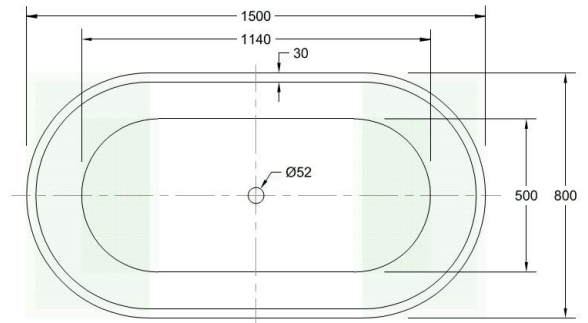

Paradise 1500

Freestanding bath

TOP VIEW

FRONT VIEW

SIDE VIEW

KEY FEATURES

- Oval Freestanding bath design
- Made to AS/NZ standard: 2023/1995
- High gloss white
- Centre waste position
- Plug and waste not included

MATERIAL

- Premium sanitary grade acrylic

CAPACITY BELOW BATH RIM (APPROX.):

- 100mm ~ 200 Litres
- 200mm ~ 121 Litres

WARRANTY:

- Ten year warranty -
Conditions apply please see website for details

Decina Bathroomware's policy is for continuous product development; the design and specifications depicted are subject to change without notice. Information provided in this specification sheet is representative of the actual product available at the time and date of printing 13/10/2017. For the most current Specification Sheet, go to www.decina.com.au or call 1300 332 462 or confirm all particulars with your sales consultant prior to purchase.