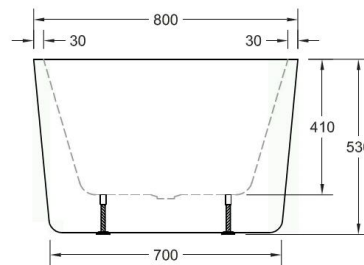

Paradise 1700

Freestanding bath

TOP VIEW

FRONT VIEW

SIDE VIEW

KEY FEATURES

- Oval Freestanding bath design
- Made to AS/NZ standard: 2023/1995
- High gloss white
- Centre waste position
- Plug and waste not included

MATERIAL

- Premium sanitary grade acrylic

CAPACITY BELOW BATH RIM (APPROX):

- 100mm ~ 250 Litres
- 200mm ~ 150 Litres

WARRANTY:

- Five year warranty -
Conditions apply please see website for details