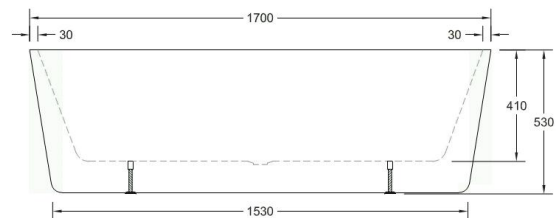

Paradise 1700

Freestanding bath

TOP VIEW

FRONT VIEW

SIDE VIEW

KEY FEATURES

- Oval Freestanding bath design
- Made to AS/NZ standard: 2023/1995
- High gloss white
- Centre waste position
- Plug and waste not included

MATERIAL

- Premium sanitary grade acrylic

CAPACITY BELOW BATH RIM (APPROX):

- 100mm ~ 250 Litres
- 200mm ~ 150 Litres

WARRANTY:

- Five year warranty -
Conditions apply please see website for details