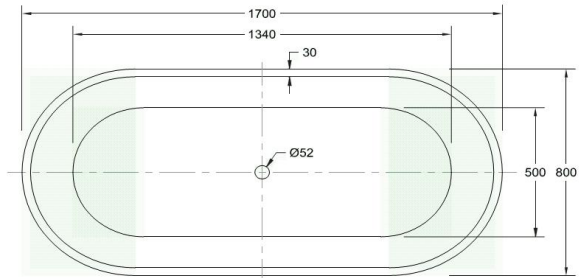

Paradise 1700

Freestanding bath

TOP VIEW

FRONT VIEW

SIDE VIEW

KEY FEATURES

- Oval Freestanding bath design
- Made to AS/NZ standard: 2023/1995
- High gloss white
- Centre waste position
- Plug and waste not included

MATERIAL

- Premium sanitary grade acrylic

CAPACITY BELOW BATH RIM (APPROX):

- 100mm ~ 250 Litres
- 200mm ~ 150 Litres

WARRANTY:

- Five year warranty -
Conditions apply please see website for details