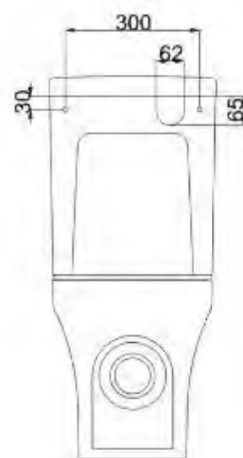

Rossi Rimless Wall Faced Toilet Suite

ROSWFPW

Features

- Bottom Inlet Conversion Kit available*
- Manufactured from Vitreous China
- WDI Valves, Back Inlet
- Left hand rear top water entry inlet
- Water inlet 8.15mm from floor to centre & 80mm from centre to left hand side
- Supplied With Adjustable Bend 90-180mm
- WELS 4 Star 4.5L/3L (3.3L AVG Flush)
- Optional Ambulant Upgrade with UF Seat
- PP Soft Close Seat
- Rimless Flush Technology

Finish

White

Warranty

- 20 Years Vitreous China
- 3 Years Internal Valves

REAR VIEW