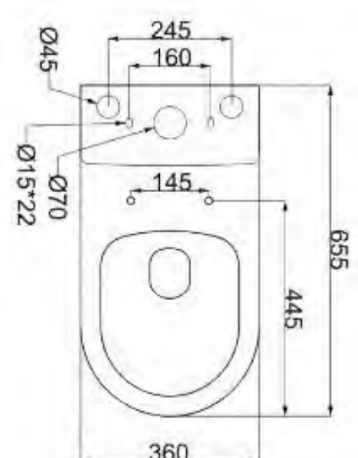

Rossi Rimless Wall Faced Toilet Suite

ROSWFPW

Features

- Bottom Inlet Conversion Kit available*
- Manufactured from Vitreous China
- WDI Valves, Back Inlet
- Left hand rear top water entry inlet
- Water inlet 8.15mm from floor to centre & 80mm from centre to left hand side
- Supplied With Adjustable Bend 90-180mm
- WELS 4 Star 4.5L/3L (3.3L AVG Flush)
- Optional Ambulant Upgrade with UF Seat
- PP Soft Close Seat
- Rimless Flush Technology

Finish

White

Warranty

- 20 Years Vitreous China
- 3 Years Internal Valves

TOP VIEW