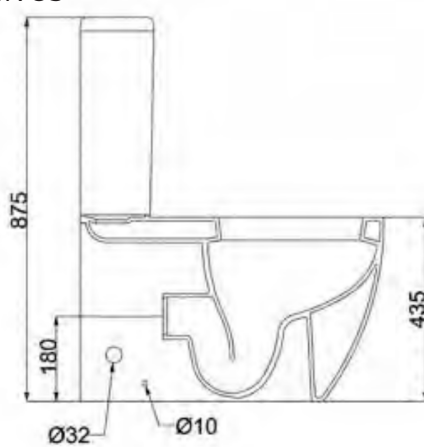

Rossi Rimless Wall Faced Toilet Suite

ROSWFPW

Features

- Bottom Inlet Conversion Kit available*
- Manufactured from Vitreous China
- WDI Valves, Back Inlet
- Left hand rear top water entry inlet
- Water inlet 8.15mm from floor to centre & 80mm from centre to left hand side
- Supplied With Adjustable Bend 90-180mm
- WELS 4 Star 4.5L/3L (3.3L AVG Flush)
- Optional Ambulant Upgrade with UF Seat
- PP Soft Close Seat
- Rimless Flush Technology

Finish

White

Warranty

- 20 Years Vitreous China
- 3 Years Internal Valves

SIDE VIEW