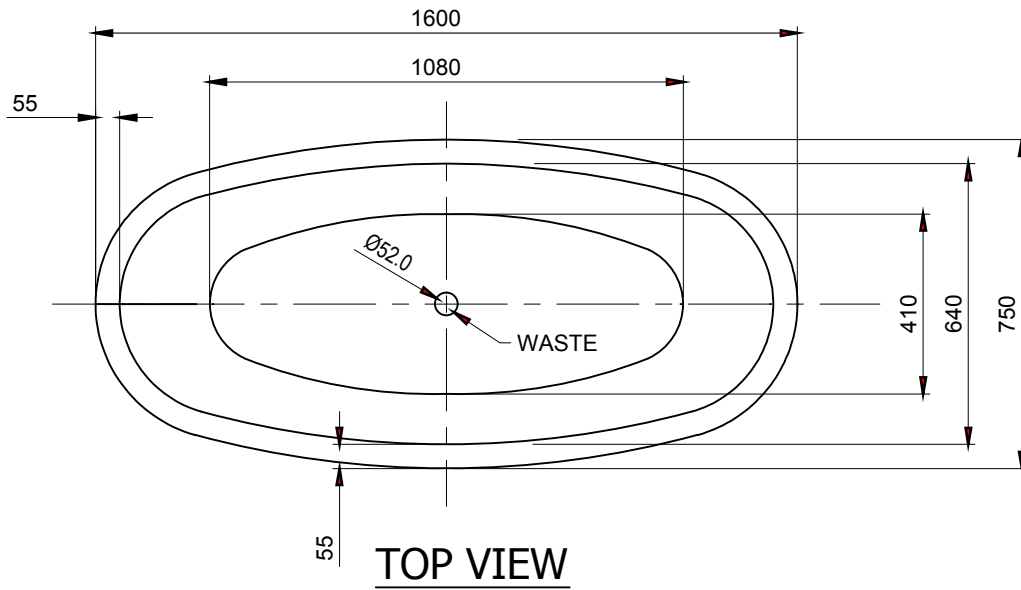

Sheraton Freestanding Bath
1600 x 750 x 595mm

FRONT VIEW

SIDE VIEW

TOP VIEW