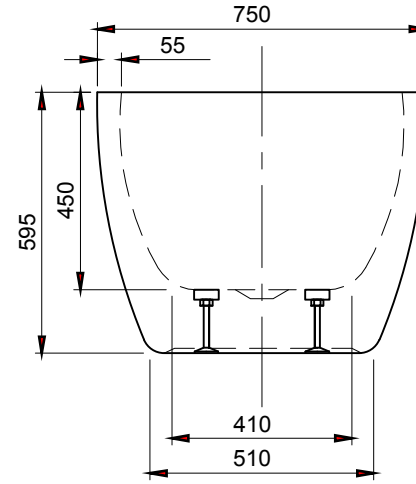

Sheraton Freestanding Bath
1600 x 750 x 595mm

FRONT VIEW

SIDE VIEW

TOP VIEW