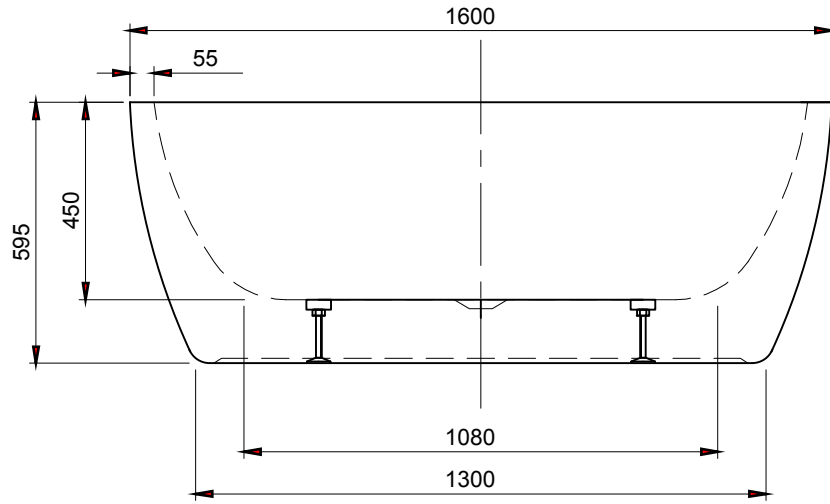

Sheraton Freestanding Bath
1600 x 750 x 595mm

FRONT VIEW

SIDE VIEW

TOP VIEW