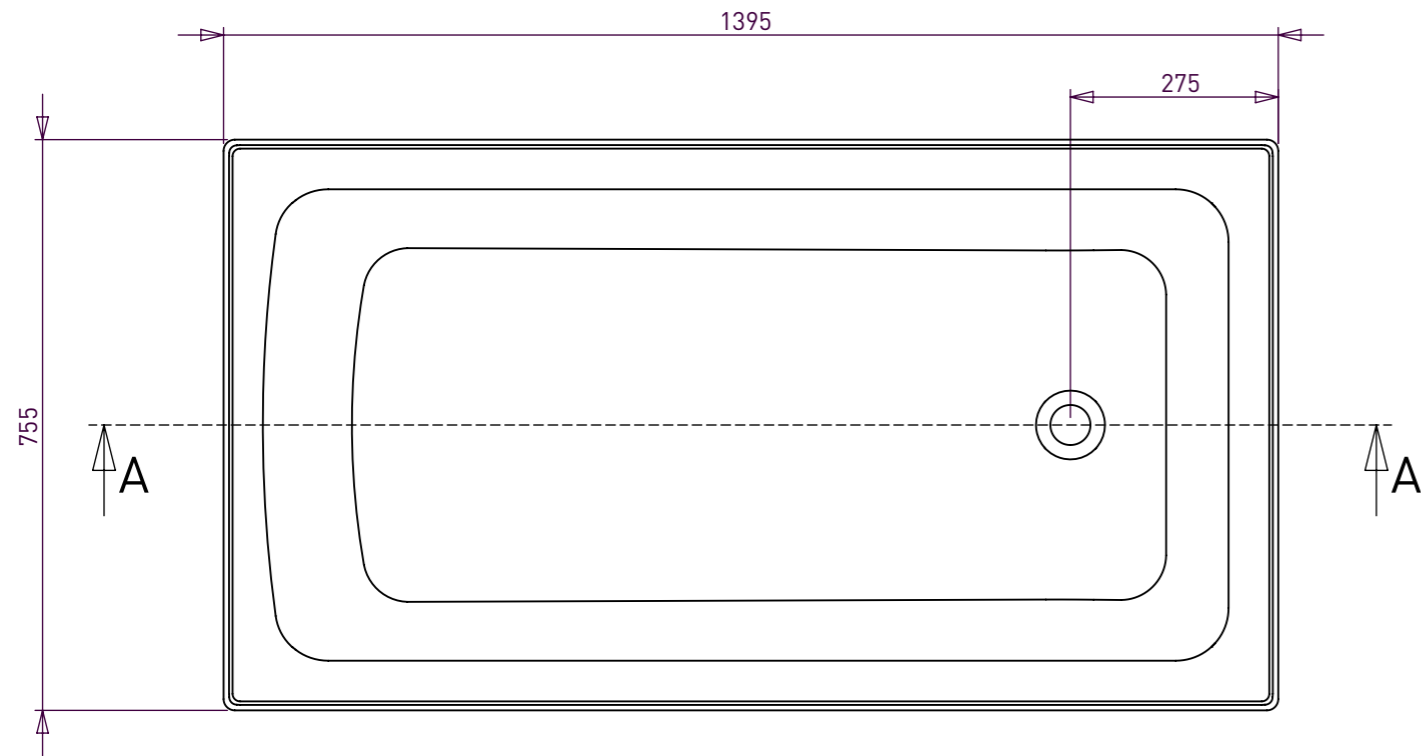

BATH VOLUME (APPROX)	
100mm Below Rim	202 Litres
200mm Below Rim	136 Litres

DETAIL A
SCALE 1 : 3