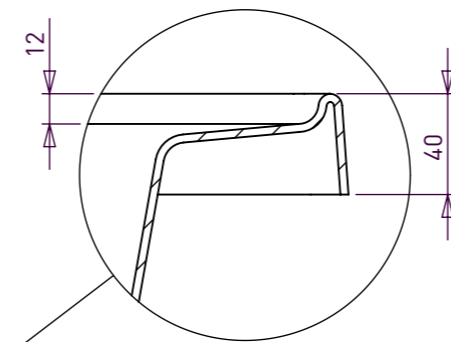

BATH VOLUME (APPROX)	
100mm Below Rim	202 Litres
200mm Below Rim	136 Litres

DETAIL A
SCALE 1 : 3