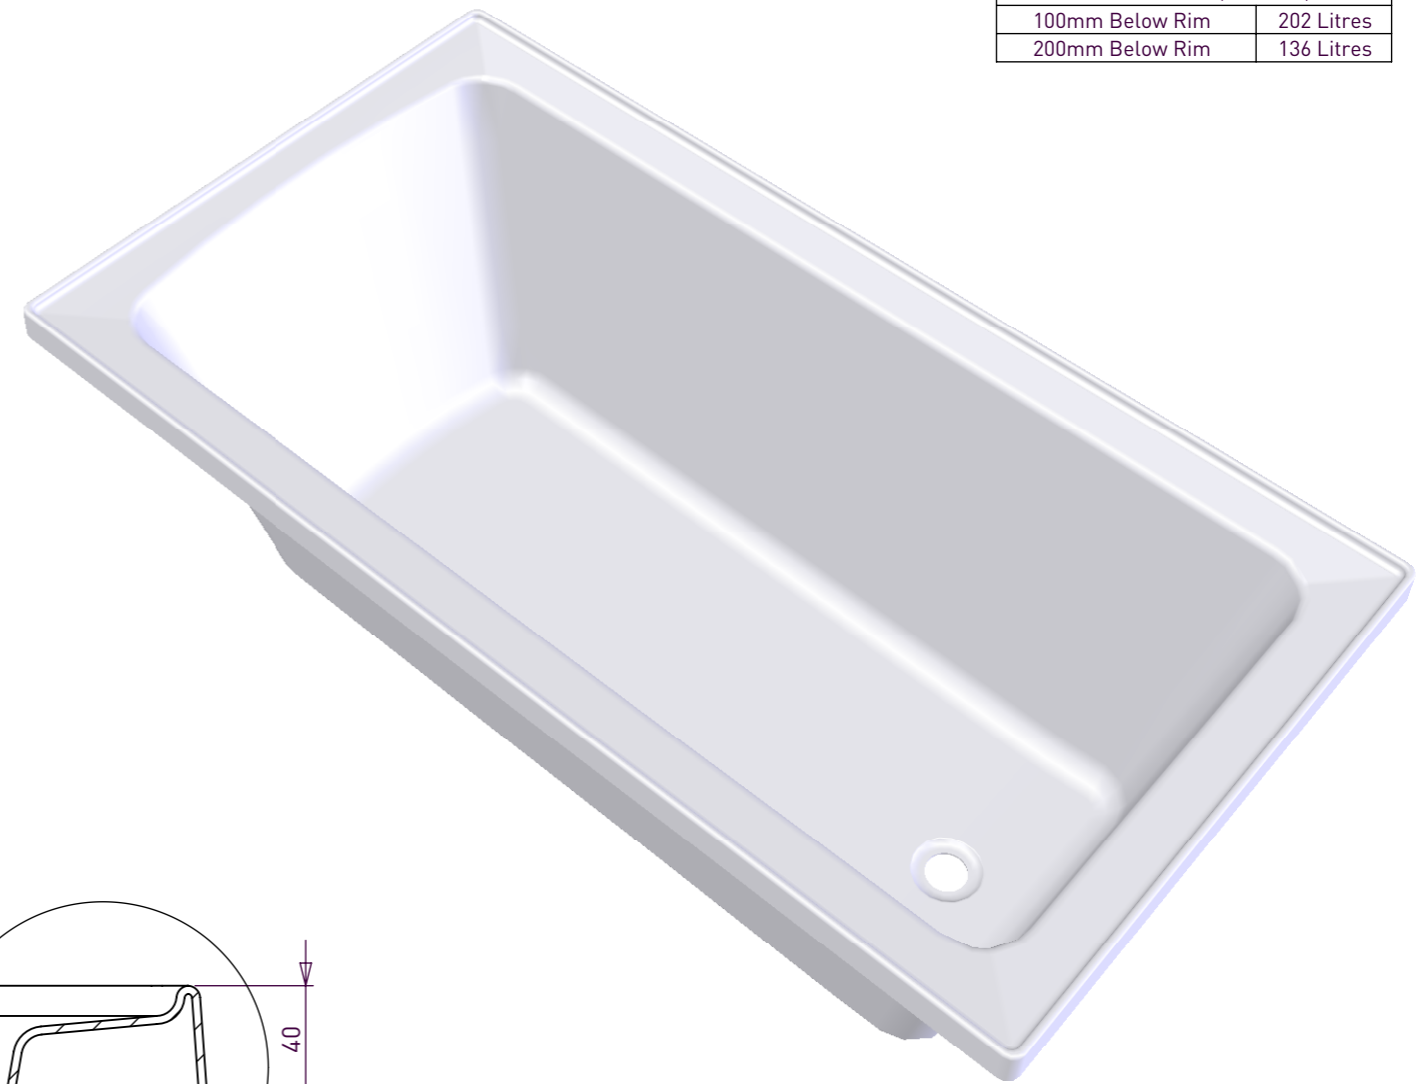

BATH VOLUME (APPROX)	
100mm Below Rim	202 Litres
200mm Below Rim	136 Litres

DETAIL A
SCALE 1 : 3