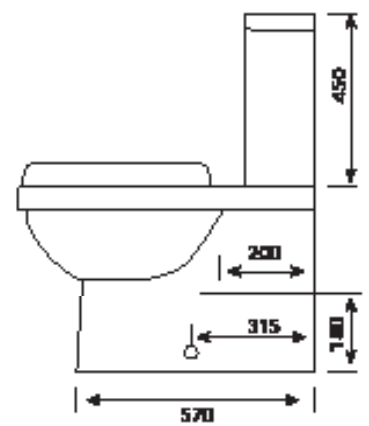

Siera Wall Faced Toilet Suite

SIWFPW

Features

- S Trap vario bend included (Adj 90 - 180mm setout)
- Bottom Inlet Conversion Kit available
- WDI Valves, Back Inlet
- Left hand rear top water entry inlet
- Water inlet 7.65mm from floor to centre & 90mm from centre to left hand side
- Soft close seat (Quick release)
- Optional Siera extended Vario bend (140mm to 220mm)
- WDI valves
- 4 Star 3.5 Litres average flush

Finish

White

Warranty

- 20 Years Vitreous China
- 3 Years Internal Valves
- 5 Years UV Resistance Toilet Seat
- 1 Year Labour

SIDE VIEW