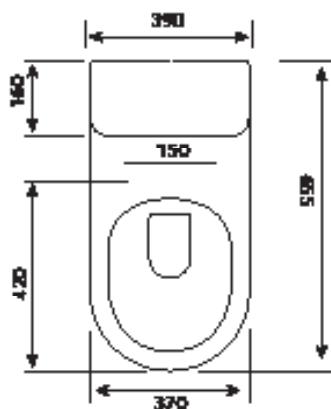

Siera Wall Faced Toilet Suite

SIWFPW

Features

- S Trap vario bend included (Adj 90 - 180mm setout)
- Bottom Inlet Conversion Kit available
- WDI Valves, Back Inlet
- Left hand rear top water entry inlet
- Water inlet 7.65mm from floor to centre & 90mm from centre to left hand side
- Soft close seat (Quick release)
- Optional Siera extended Vario bend (140mm to 220mm)
- WDI valves
- 4 Star 3.5 Litres average flush

Finish

White

Warranty

- 20 Years Vitreous China
- 3 Years Internal Valves
- 5 Years UV Resistance Toilet Seat
- 1 Year Labour

TOP VIEW