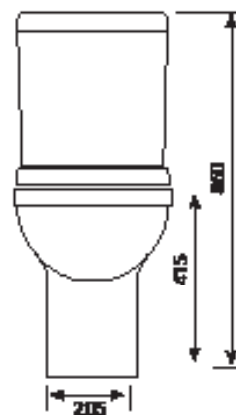

Siera Wall Faced Toilet Suite

SIWFPW

Features

- S Trap vario bend included (Adj 90 - 180mm setout)
- Bottom Inlet Conversion Kit available
- WDI Valves, Back Inlet
- Left hand rear top water entry inlet
- Water inlet 7.65mm from floor to centre & 90mm from centre to left hand side
- Soft close seat (Quick release)
- Optional Siera extended Vario bend (140mm to 220mm)
- WDI valves
- 4 Star 3.5 Litres average flush

Finish

White

Warranty

- 20 Years Vitreous China
- 3 Years Internal Valves
- 5 Years UV Resistance Toilet Seat
- 1 Year Labour

REAR VIEW