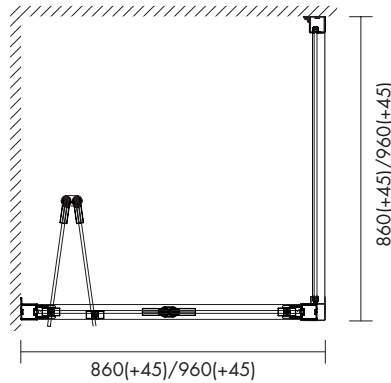

## framed shower screen

**JohnsonSuisse**  
Bathroom Solutions

The Corsica Bi-fold is a framed shower screen and is available in left or right hand openings. The front panel set can be used with a return panel or in an alcove. The unique bi-fold door opens inwards and incorporates a quick release catch for emergency outward opening.

The Corsica Slider is a framed shower screen with a sliding door. The Slider features a fully reversible design to suit left or right hand openings. The front panel set can be used with a return panel or in an alcove. The clever, water tight design ensures all water is contained in the shower recess.