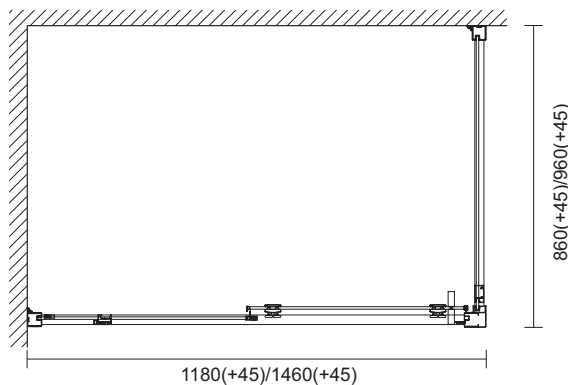

SPECIFICATIONS

- 2000mm high
- 8mm toughened glass AS/NZS 2208
- Pre-coated with easy-to-clean Enduroshield glass surface treatment
- Easy installation kit - ideal for DIY
- Large adjustment range with the added flexibility of alcove fitting (front only)
- Suitable for use on tiled floors and shower bases
- Available in Chrome or Matt Black frame

www.johnsonsuisse.com.au
T: 1300 717 717

All dimensions are in millimetres and are subject to normal manufacturing variation. BPA reserves the right to vary specifications or delete models from their range without prior notification. Dimensions and set-outs listed are correct at the time of publication however BPA takes no responsibility for printing errors. Tapware, wastes and fittings are not included unless specified.

Warranty periods apply, for details see www.johnsonsuisse.com.au