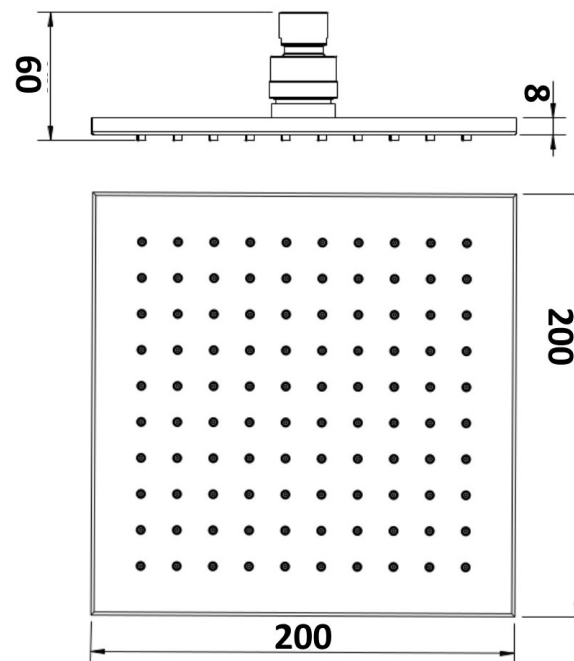

## KIATO SQUARE OVERHEAD SHOWER 200MM BLACK 10367

- Contemporary new design
- Available in chrome & black
- Brass construction
- 15 year replacement warranty
- WELS rating 3 Star 9 l/min
- WELS registration # S12860
- Max. operating pressure 500 kpa
- Min. operating pressure 150 kpa
- Maximum water temperature 80 degrees
- Must be installed by a licensed plumber