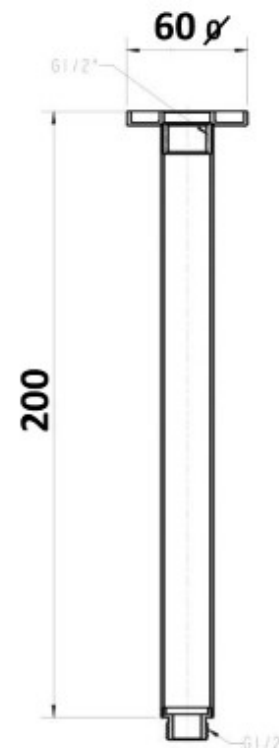

AKEMI CEILING DROPPER 200MM MATTE BLACK 10514BL

- Contemporary new design
- Available in black
- 15 years replacement warranty
- Maximum operating pressure 500kpa
- Minimum operating pressure 150kpa
- Maximum water temperature 80 degrees
- Must be installed by a licensed plumber