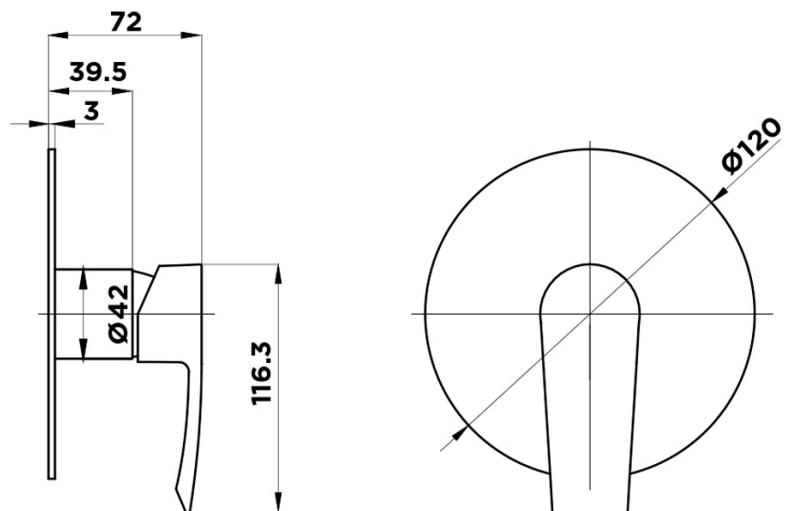

MIXXX

tapware & accessories

IRIS COLLECTION

Item Code: 11SL352C

Finish: Chrome

Cartridge: 35mm Ceramic Disc Cartridge

Pressure Rating: 1500kPa

Operating Temp: 1-80°C

Material: Brass

Warranty: 20 Years

Additional Notes:

- Slimline Backplate

20

YEAR WARRANTY

IRIS SHOWER MIXER

A BRAND BY

BRASSHARDS

— GROUP —