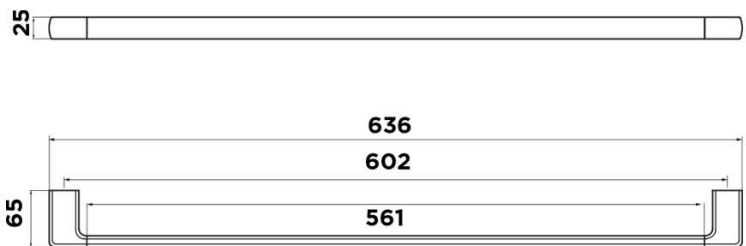

SANDALWOOD 600MM SINGLE TOWEL RAIL

A BRAND BY

BRASSHARDS
— GROUP —