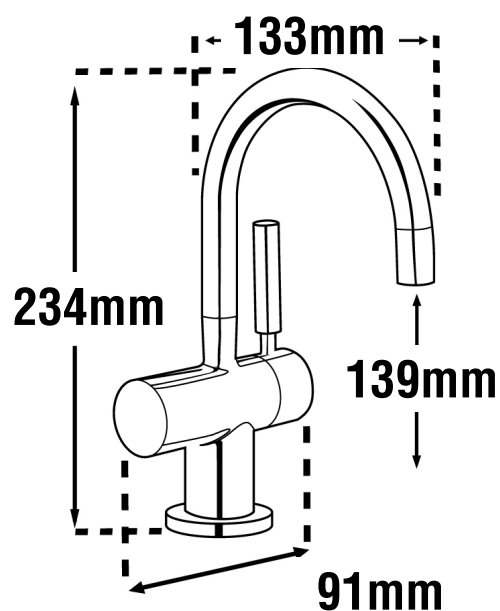

Hottap™ H3300

SPECIFICATION SHEET

Product Code	20070C
Required Supply Pressure	1.7-8.6 bar
Required Hole Diameter	35 - 38mm
Power Supply	1 x 10 amp GPO)
NeoTank Capacity	2.5L Stainless steel tank
NeoTank Dimensions	310 x 206 x 157mm
Warranty	2 Years (tap & tank) - In-home parts & service
Watermark Certified	Yes

TECHNICAL DRAWINGS

H3300