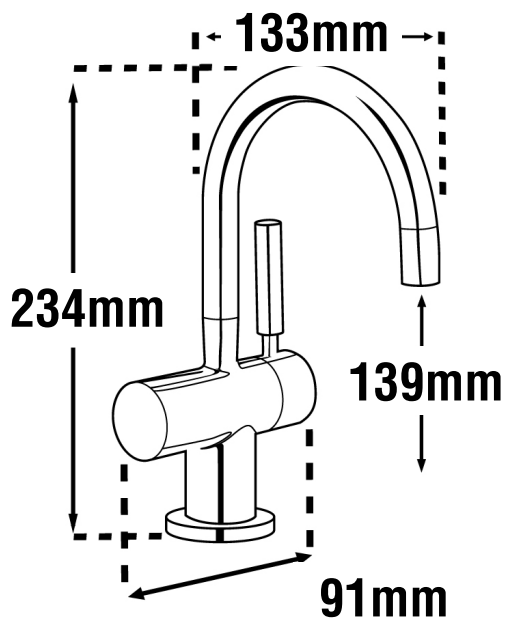

Hottap™ HC3300

SPECIFICATION SHEET

Product Code	20080C
Required Supply Pressure	1.7-8.6 bar
Required Hole Diameter	35 - 38mm
Power Supply	1 x 10 amp GPO)
NeoTank Capacity	2.5L Stainless steel tank
NeoTank Dimensions	310 x 206 x 157mm
Warranty	2 Years (tap & tank) - In-home parts & service
Watermark Certified	Yes

TECHNICAL DRAWINGS

HC3300