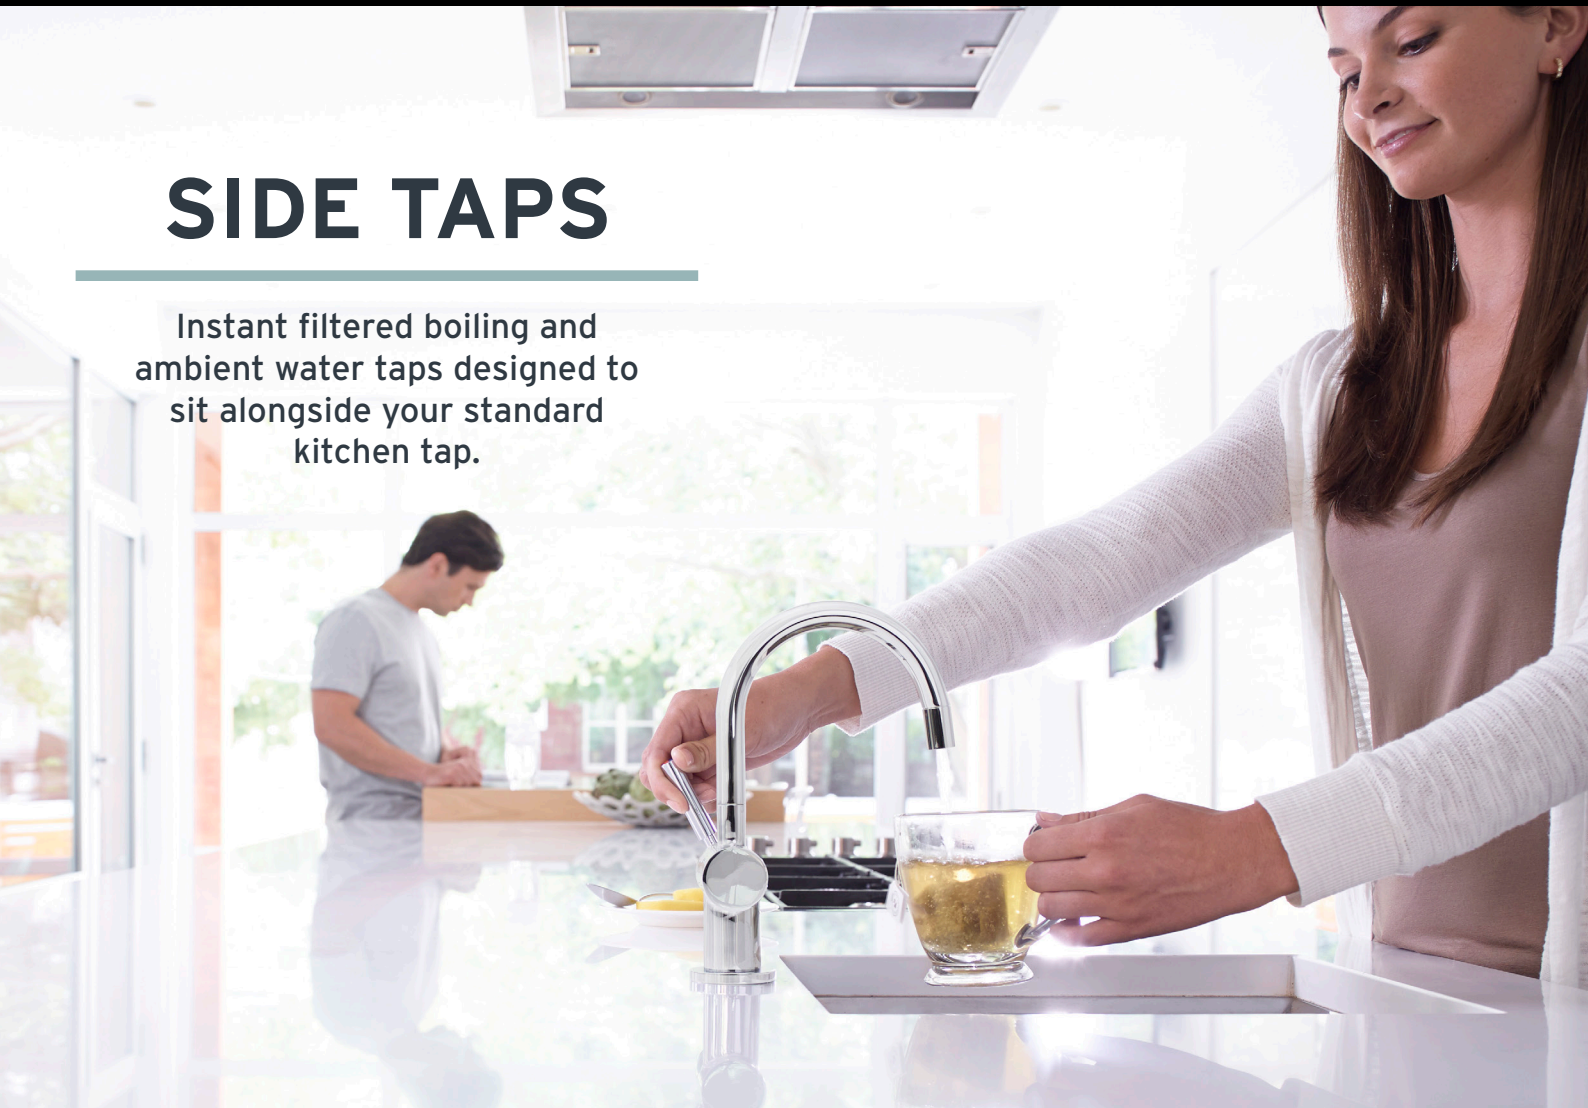

# SIDE TAPS

Instant filtered boiling and ambient water taps designed to sit alongside your standard kitchen tap.

The Hottap range dispenses boiling water for instant hot drinks and helping with countless kitchen tasks. The HC3300 & HC1100 also gives you instant filtered ambient drinking water. Perfect for reducing the need for bottled water or cumbersome water jugs.

## FEATURES

- Modern contemporary side tap designed to sit next to a standard mixer tap
- Instant filtered boiling water (H3300 & GN1100)
- Instant filtered boiling and ambient water (HC3300 & HC1100)
- Auto-lock, multi-step boiling water lever on models HC3300 & H3300
- Swivel spout
- 2 Year Parts and Labour Limited Warranty