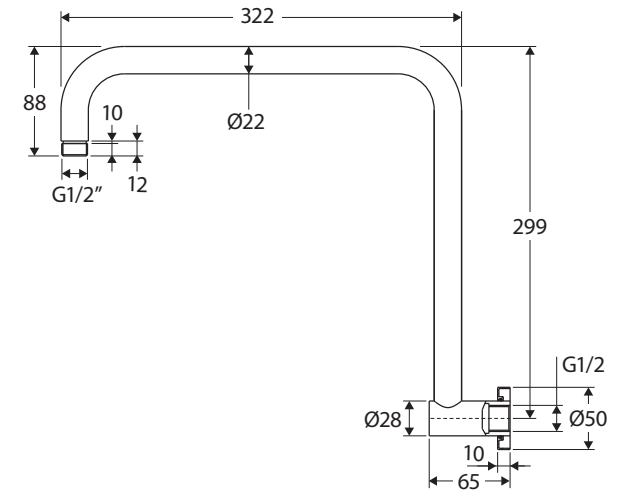

Round Fixed GOOSENECK SHOWER ARM

Features

- Gooseneck style
- Fixed position
- Made from lead-free stainless steel
- Flange included
- Female 1/2" BSP inlet

Available in

			
Electroplated Chrome 422111	Electroplated Matte White 422111MW	Electroplated Matte Black 422112	
			
PVD Brushed Nickel 422111BN	PVD Gun Metal 422111GM	PVD Brushed Copper 422111CO	PVD Urban Brass 422111UB

We aim to ensure that specifications are correct at the time of publication. All measurements are shown in millimetres. Always use measurements of actual product received for final specification as the technical drawing may contain differences. Due to printing limitations, physical colour may vary from the image shown. Fienza reserves the right to make modifications without prior notice.